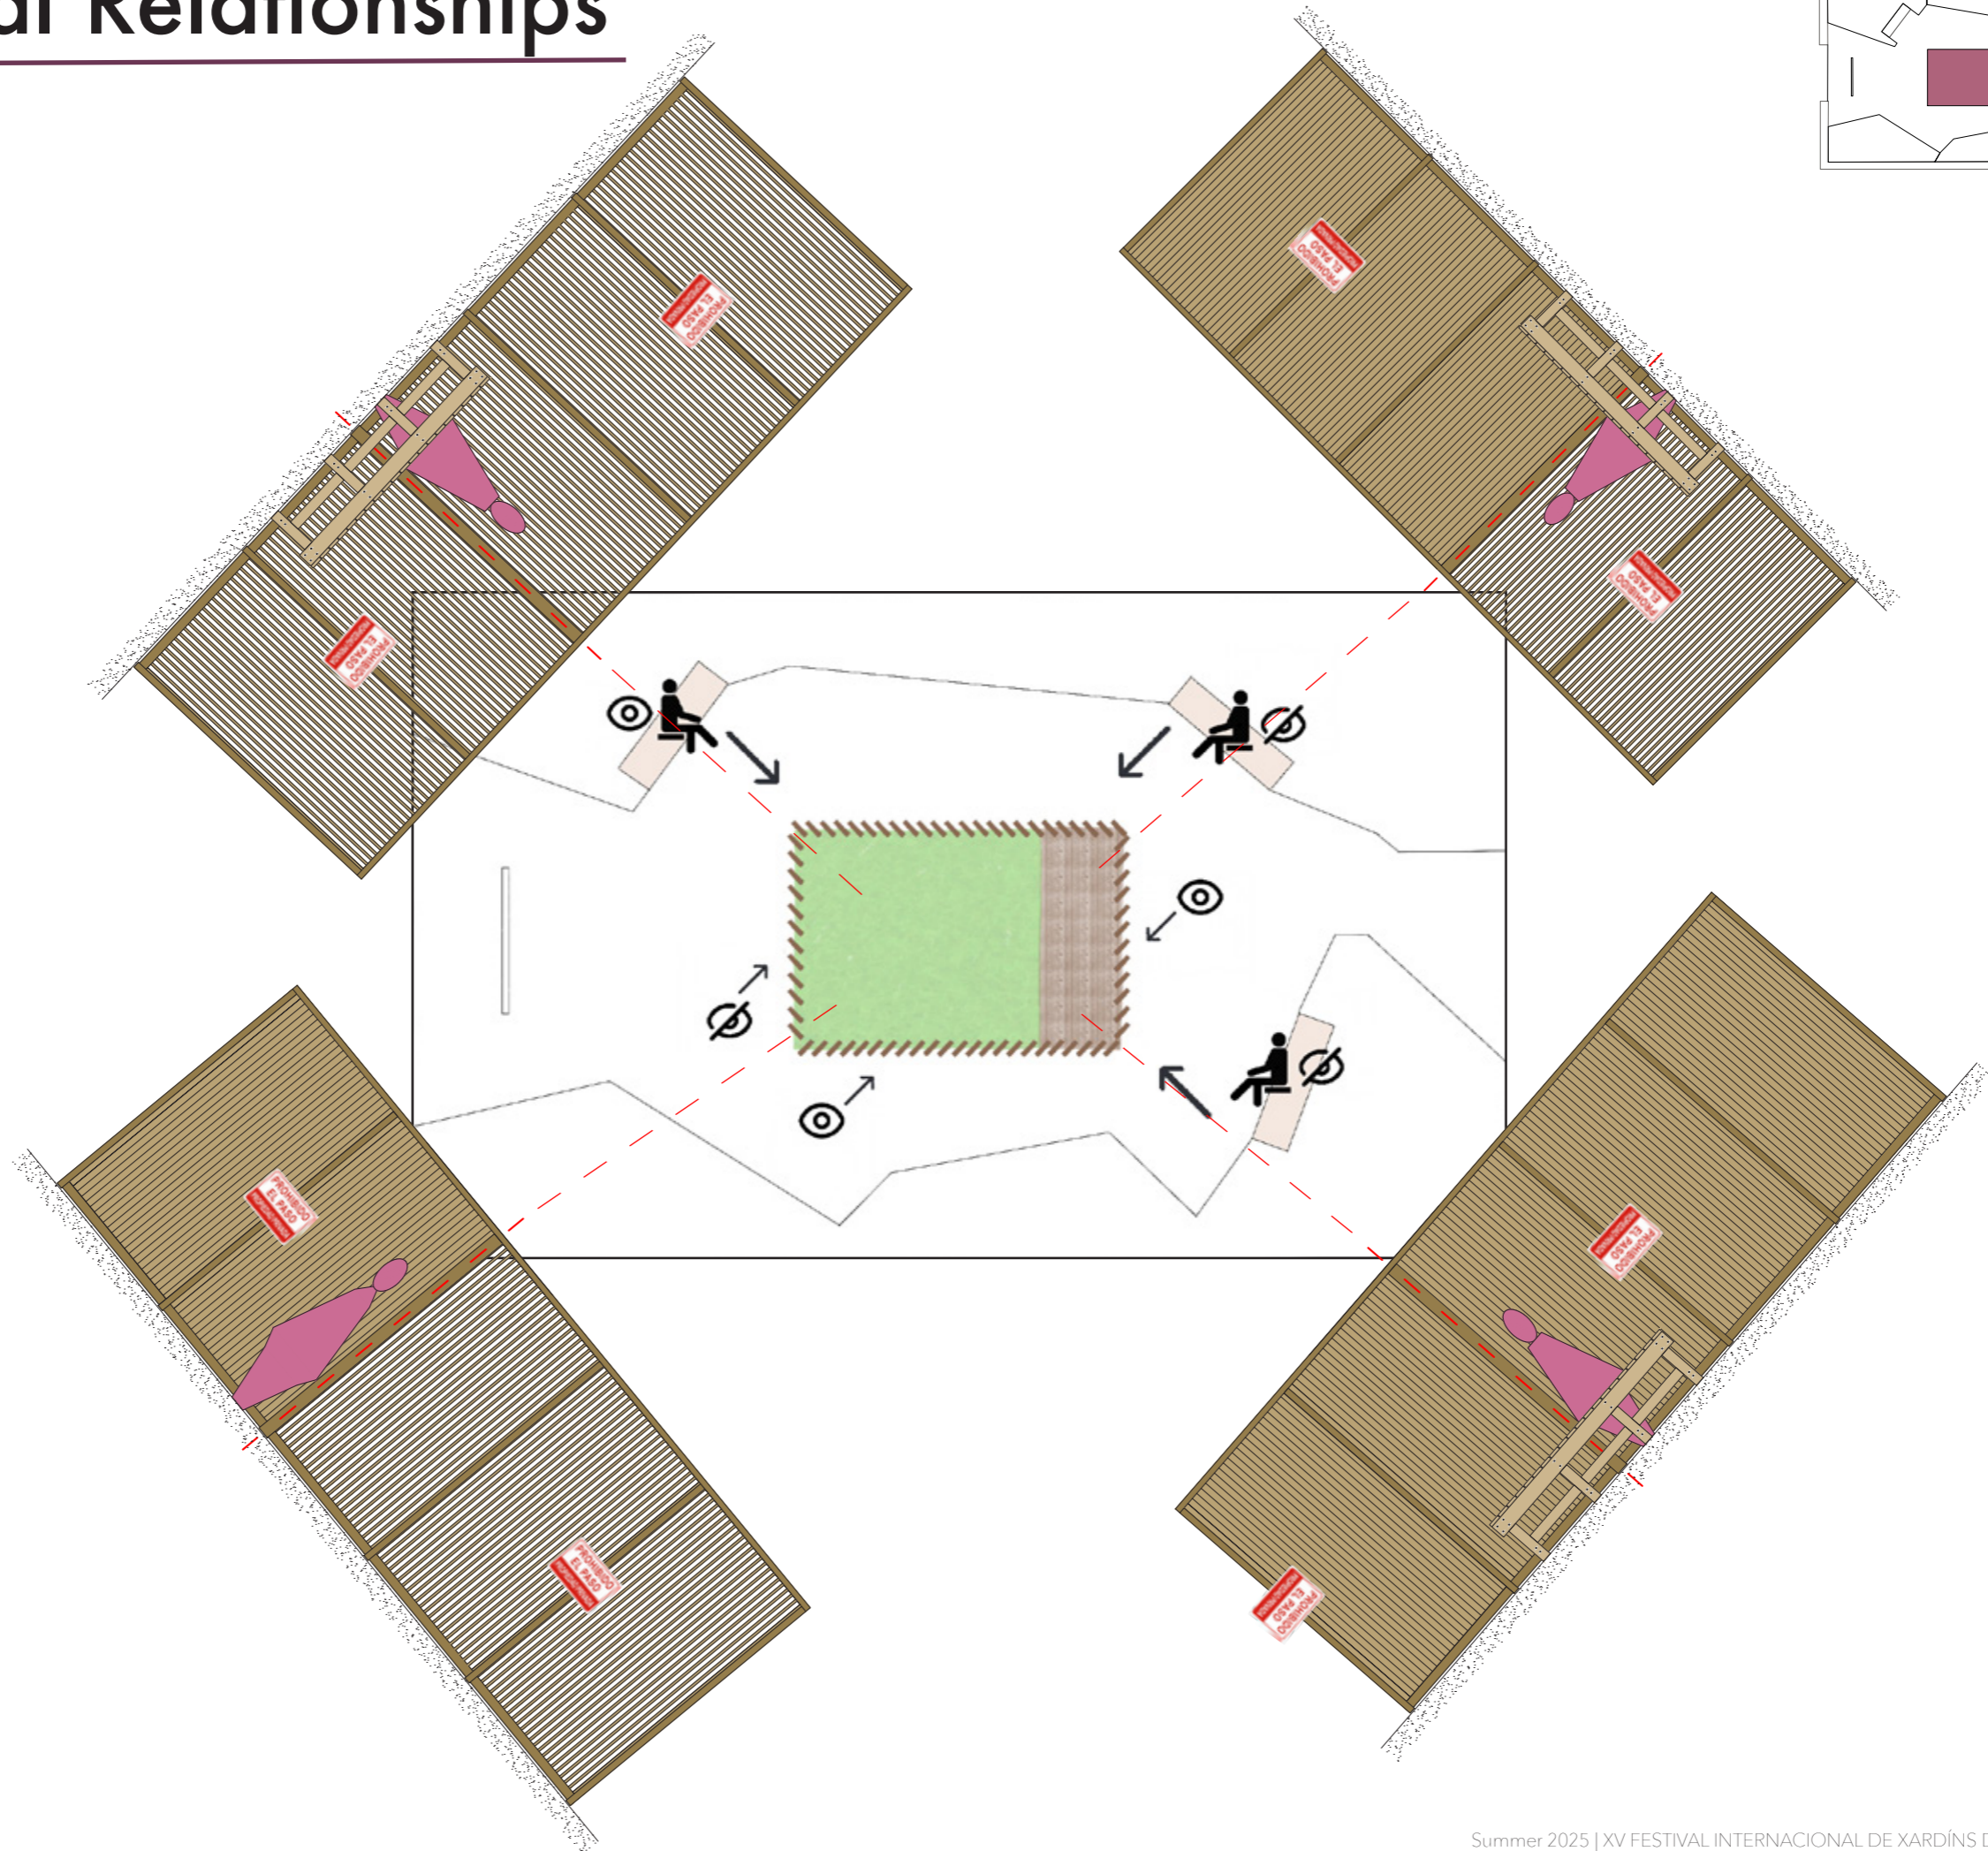

3.1 | Visual Relationships