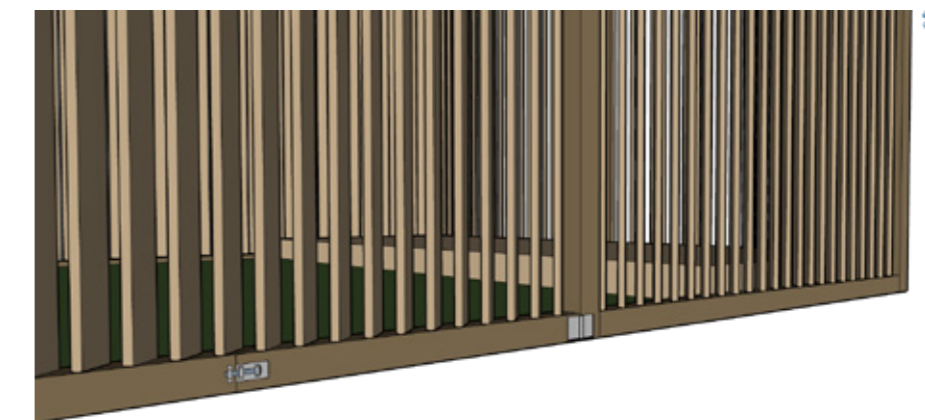

cage door

door detail: upper hinge

door detail: lower hinge

door detail: latch

door detail: upper hinge & latch

3.4 | Cage Contents

- cage irrigation & lawn mower robot plan
- irrigation sprinkler
- irrigation pipe
- lawn mower lead wire
- lawn mower boundary wire
- mowing docking station