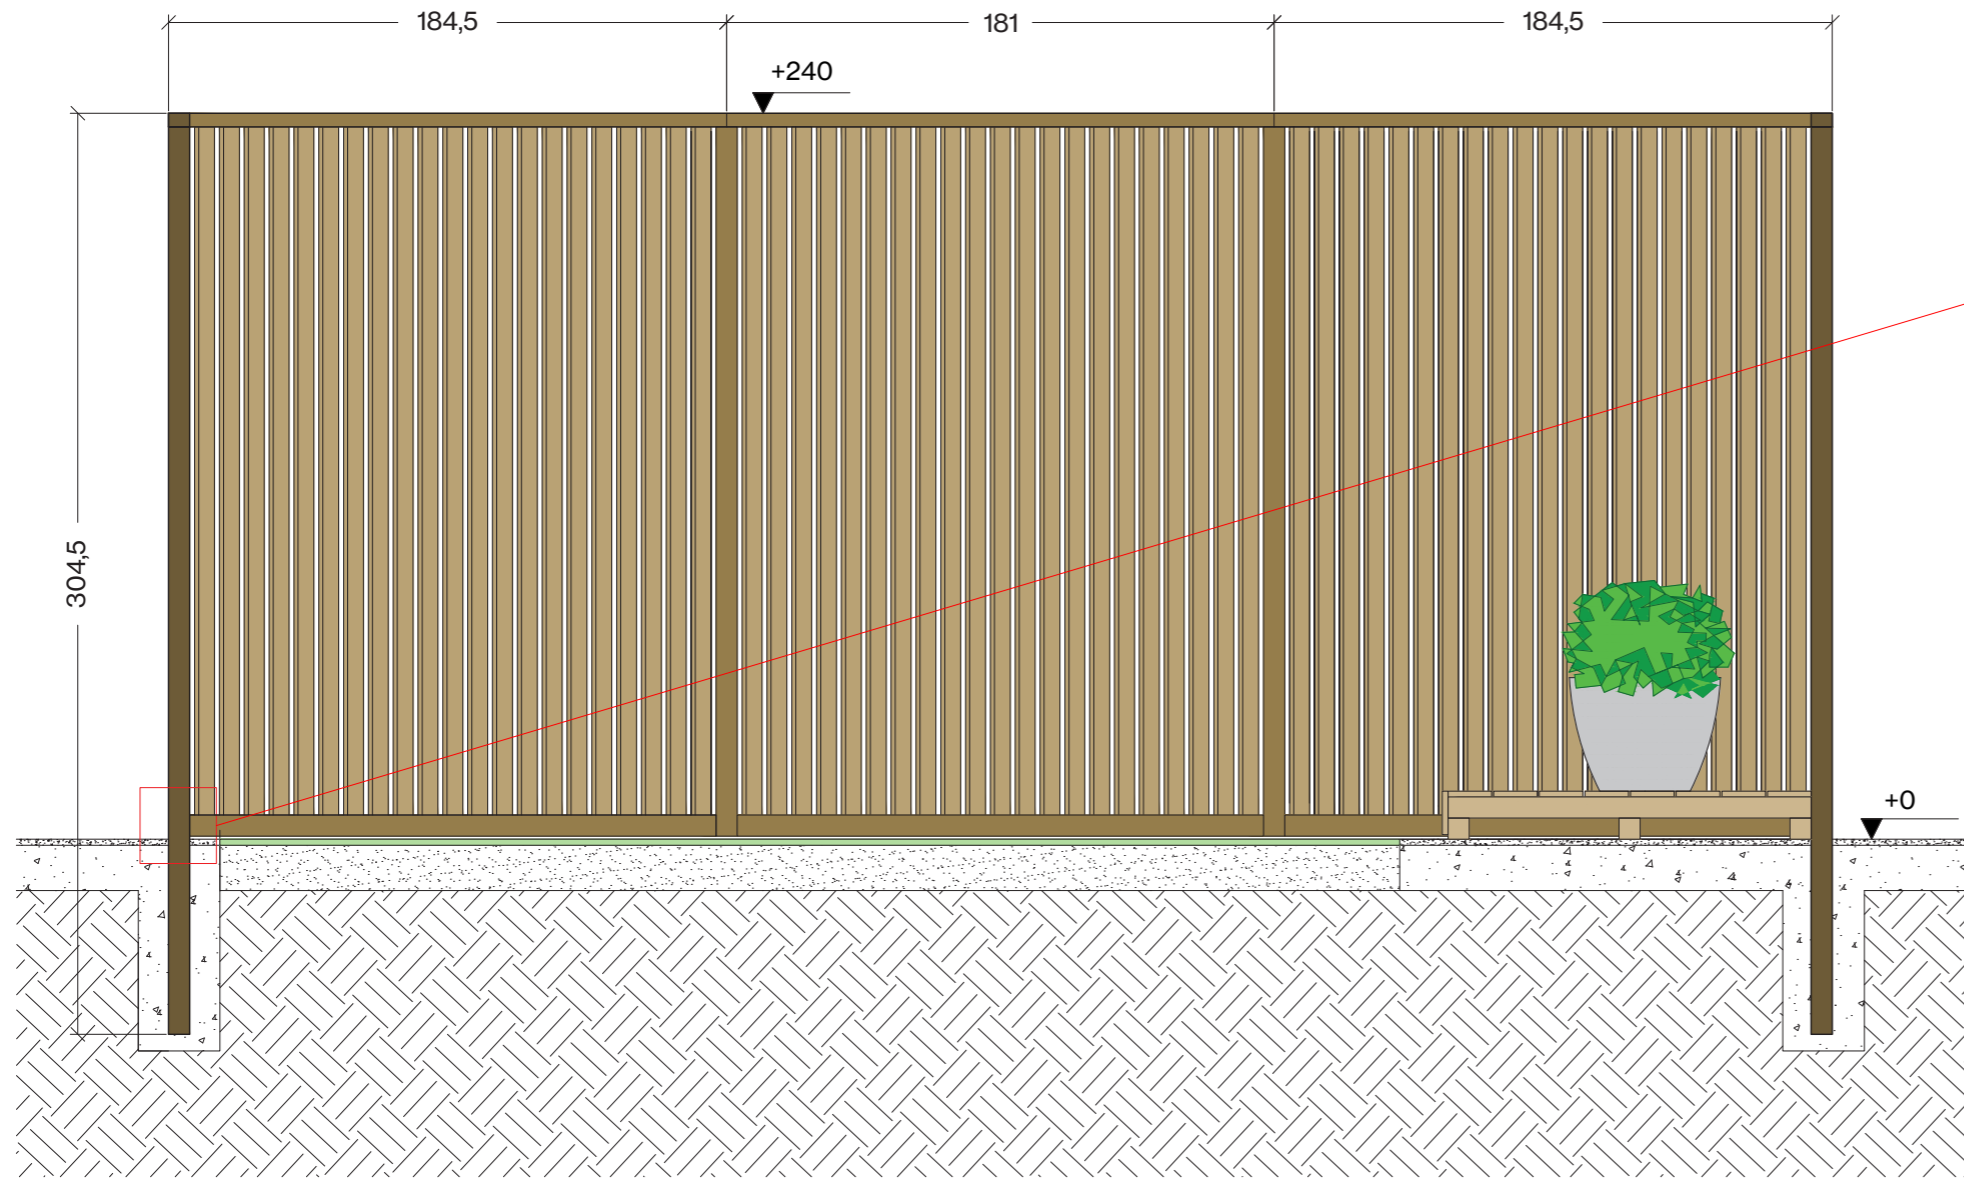

Visual relationships

Explore the cage of the plot that reveals the tension within modern garden design. From the outside, the garden frames lush, climate-adapted greenery, offering a harmonious view of nature. But inside, the cage symbolizes the debate around controlled environments. This unique structure challenges the viewer to reflect on the boundaries we create in gardens and the balance between design and nature. From different standing or sitting points you get different angles and perspectives into the cage.

M1:50

3.1 | Visual Relationships

3.2 | Cage Details M1:25

Ground plan cage
all measurements in cm

3.2 | Cage Details M 1:25

bolting

timber, 7x7x300cm, 10 pcs
 timber, 7x7x174cm, 6 pcs
 timber, 7x7x164,5cm, 4 pcs

timber, 7x4,5x184,5cm, 4 pcs
 timber, 7x4,5x181cm, 2 pcs
 timber, 7x4,5x175cm, 4 pcs

board, 7,4x1,9x227,5cm, 206 pcs

Section view cage A-A'
 all measurements in cm

3.3 | Cage Door Details

puerta de inspeccion solo personal - opcional!