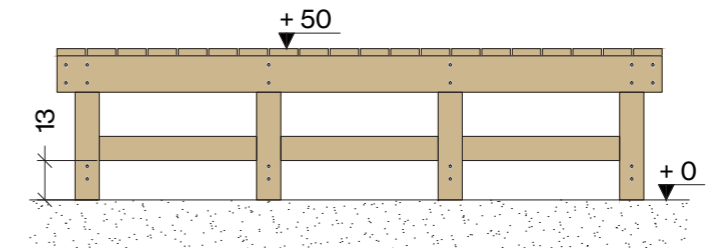

all measurements in cm

Ground plan bench

board, 9,4x2,4x50cm, 20 pcs
 screws, 4x60mm, 80 pcs

View bench A-A'

View bench B-B'

3.6 | Terrace Details M1:25

Ground plan terrace - substructure

- timber, 7x7x336cm, 3 pcs
- timber, 7x7x120cm, 8 pcs
- screws, 6x120mm, 48 pcs

all measurements in cm

Ground plan terrace

- board, 14,4x1,9x238,5cm, 8 pcs
- board, 14,4x1,9x97,5cm, 8 pcs
- screws, 4x60mm, 144 pcs

Cross section terrace A-A'

View terrace C-C'

- board, 14,4x1,9x238,5cm, 1 pc
- board, 14,4x1,9x97,5cm, 1 pc
- screws, 4x60mm, 18 pcs