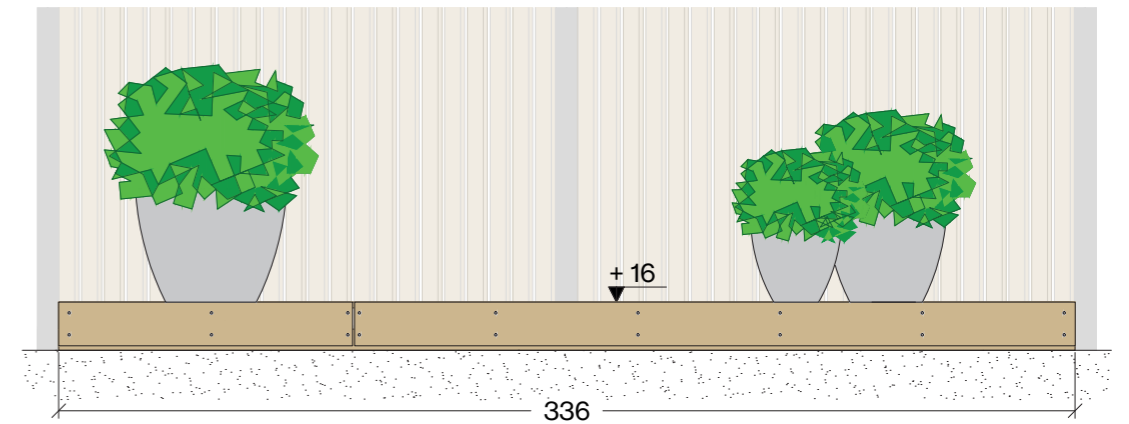

all measurements in cm

Ground plan terrace

- board, 14,4x1,9x238,5cm, 8 pcs
- board, 14,4x1,9x97,5cm, 8 pcs
- screws, 4x60mm, 144 pcs

Cross section terrace A-A'

View terrace C-C'

- board, 14,4x1,9x238,5cm, 1 pc
- board, 14,4x1,9x97,5cm, 1 pc
- screws, 4x60mm, 18 pcs