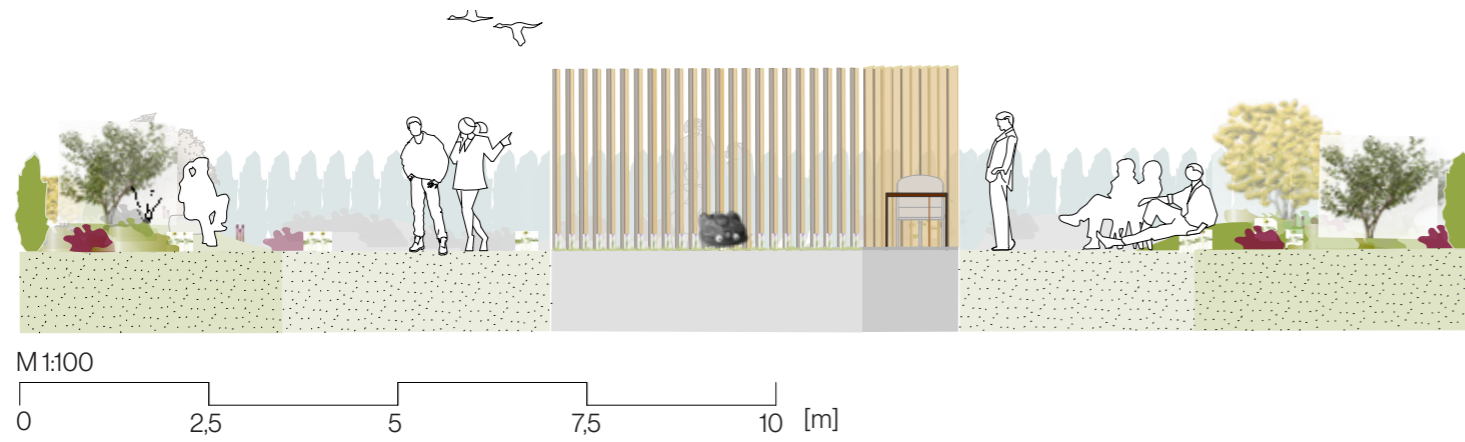

1 | Idea

THE IDEA

The on all sides closed cage illustrates the „madhouse effect“: pure water flows endlessly, and the lawn, heavily fertilized, covers the rest of the vegetation like a shroud, suppressing any sign of sustainable life. Climate change is being denied. At the center of this conceptual garden stands a privatized stronghold of modern gardening practices, with all its climate damaging follies. Visitors can peek into this exclusive haven, while enjoying the shade and beauty of a prospective garden filled with drought-tolerant vegetation.

THE OUTCOME

At the end of your visit you either rest your legs in the shade and marvel at the beauty of a sustainable climate garden or you may choose a different point of view and gape at the wonders of modern high-end gardening. Privileged to catch a glimpse at this private garden idylle, or you may ask yourself who's IN and who's OUT.

Ground plan

1 | Concept

Section A-A'

Details

Discover the future of sustainable gardening with the climate-adapted greenery display. The garden surrounding the cage consists of resilient plants that thrive in changing weather conditions and promoting eco-friendly landscapes. These plants conserve water, withstand heat, and enhance biodiversity—offering practical solutions for a greener, healthier garden.

Visual relationships

Explore the cage of the plot that reveals the tension within modern garden design. From the outside, the garden frames lush, climate-adapted greenery, offering a harmonious view of nature. But inside, the cage symbolizes the debate around controlled environments. This unique structure challenges the viewer to reflect on the boundaries we create in gardens and the balance between design and nature. From different standing or sitting points you get different angles and perspectives into the cage.