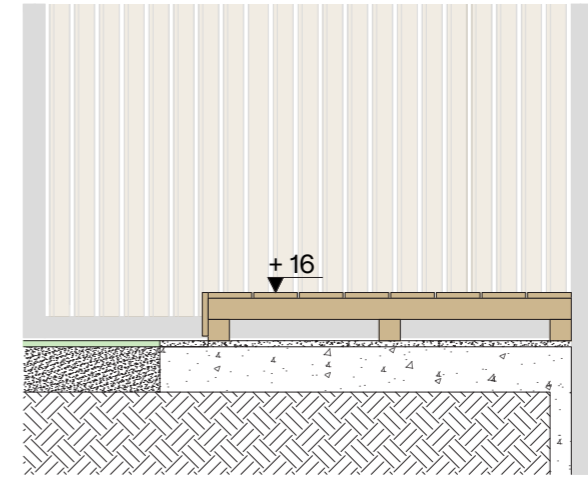

M1:50

sign for the outside part of the cage

3.5 | Bench Details M 1:25

Ground plan bench - substructure

timber, 12x6x200cm, 2 pcs
 timber, 12x6x38cm, 2 pcs
 screws, 6x120mm, 32 pcs

timber, 8x8x47,6cm, 8 pcs
 timber, 8x8x22cm, 4 pcs
 timber, 8x8x188cm, 1 pc
 screws, 8x140mm, 24 pcs

all measurements in cm

Ground plan bench

board, 9,4x2,4x50cm, 20 pcs
 screws, 4x60mm, 80 pcs

View bench A-A'

View bench B-B'

3.6 | Terrace Details M1:25

Ground plan terrace - substructure

- timber, 7x7x336cm, 3 pcs
- timber, 7x7x120cm, 8 pcs
- screws, 6x120mm, 48 pcs

all measurements in cm

Ground plan terrace

- board, 14,4x1,9x238,5cm, 8 pcs
- board, 14,4x1,9x97,5cm, 8 pcs
- screws, 4x60mm, 144 pcs

Cross section terrace A-A'

View terrace C-C'

- board, 14,4x1,9x238,5cm, 1 pc
- board, 14,4x1,9x97,5cm, 1 pc
- screws, 4x60mm, 18 pcs