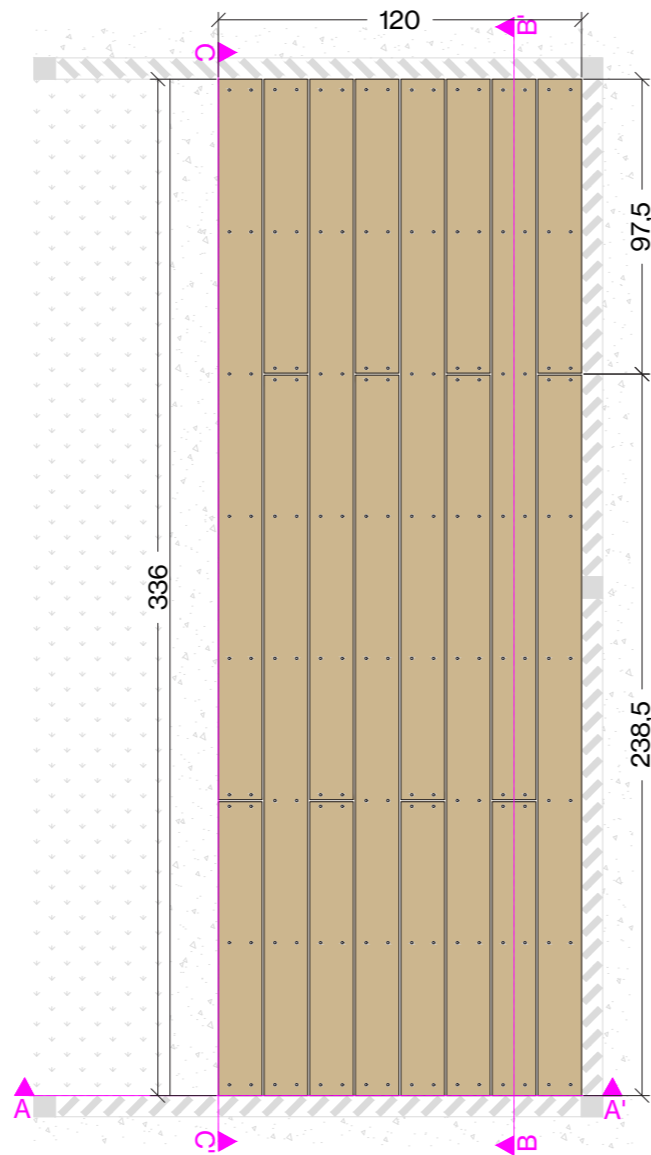

timber, 7x4,5x184,5cm, 4 pcs
 timber, 7x4,5x181cm, 2 pcs
 timber, 7x4,5x175cm, 4 pcs

board, 7,4x1,9x227,5cm, 206 pcs

Section view cage A-A'
 all measurements in cm

3.3 | Cage Door Details

puerta de inspeccion solo personal - opcional!

M1:50

sign for the outside part of the cage

3.5 | Bench Details M 1:25

Ground plan bench - substructure

timber, 12x6x200cm, 2 pcs
 timber, 12x6x38cm, 2 pcs
 screws, 6x120mm, 32 pcs

timber, 8x8x47,6cm, 8 pcs
 timber, 8x8x22cm, 4 pcs
 timber, 8x8x188cm, 1 pc
 screws, 8x140mm, 24 pcs

all measurements in cm

Ground plan bench

board, 9,4x2,4x50cm, 20 pcs
 screws, 4x60mm, 80 pcs

View bench A-A'

View bench B-B'

3.6 | Terrace Details M1:25

Ground plan terrace - substructure

- timber, 7x7x336cm, 3 pcs
- timber, 7x7x120cm, 8 pcs
- screws, 6x120mm, 48 pcs

all measurements in cm

Ground plan terrace

- board, 14,4x1,9x238,5cm, 8 pcs
- board, 14,4x1,9x97,5cm, 8 pcs
- screws, 4x60mm, 144 pcs

Cross section terrace A-A'

View terrace C-C'

- board, 14,4x1,9x238,5cm, 1 pc
- board, 14,4x1,9x97,5cm, 1 pc
- screws, 4x60mm, 18 pcs