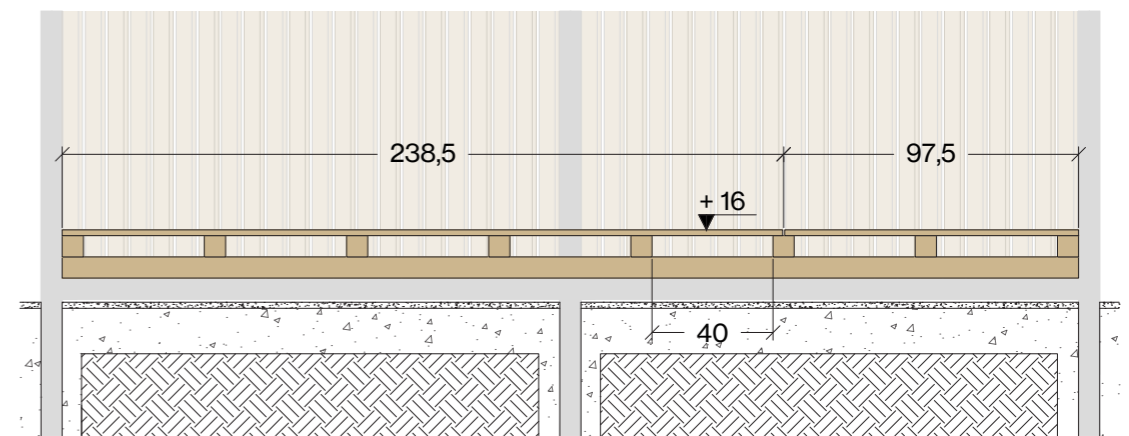

all measurements in cm

Ground plan bench

board, 9,4x2,4x50cm, 20 pcs
 screws, 4x60mm, 80 pcs

View bench A-A'

View bench B-B'

3.6 | Terrace Details M1:25

Ground plan terrace - substructure

- timber, 7x7x336cm, 3 pcs
- timber, 7x7x120cm, 8 pcs
- screws, 6x120mm, 48 pcs

all measurements in cm

Ground plan terrace

- board, 14,4x1,9x238,5cm, 8 pcs
- board, 14,4x1,9x97,5cm, 8 pcs
- screws, 4x60mm, 144 pcs

Cross section terrace A-A'

View terrace C-C'

- board, 14,4x1,9x238,5cm, 1 pc
- board, 14,4x1,9x97,5cm, 1 pc
- screws, 4x60mm, 18 pcs