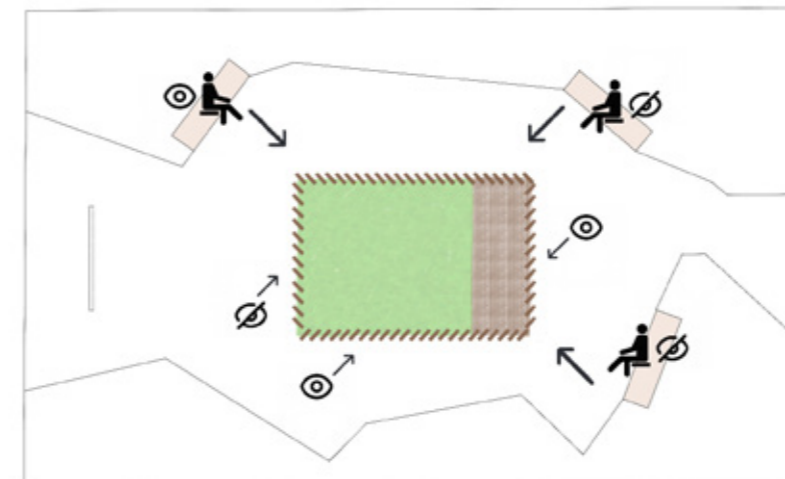

Visual relationships

Explore the cage of the plot that reveals the tension within modern garden design. From the outside, the garden frames lush, climate-adapted greenery, offering a harmonious view of nature. But inside, the cage symbolizes the debate around controlled environments. This unique structure challenges the viewer to reflect on the boundaries we create in gardens and the balance between design and nature. From different standing or sitting points you get different angles and perspectives into the cage.

2.1 | Construction Plan

Transition between planting area (left) and path (right) - M 1:10

- cage irrigation & lawn mower robot plan
- irrigation sprinkler
- irrigation pipe
- lawn mower lead wire
- lawn mower boundary wire
- mowing docking station