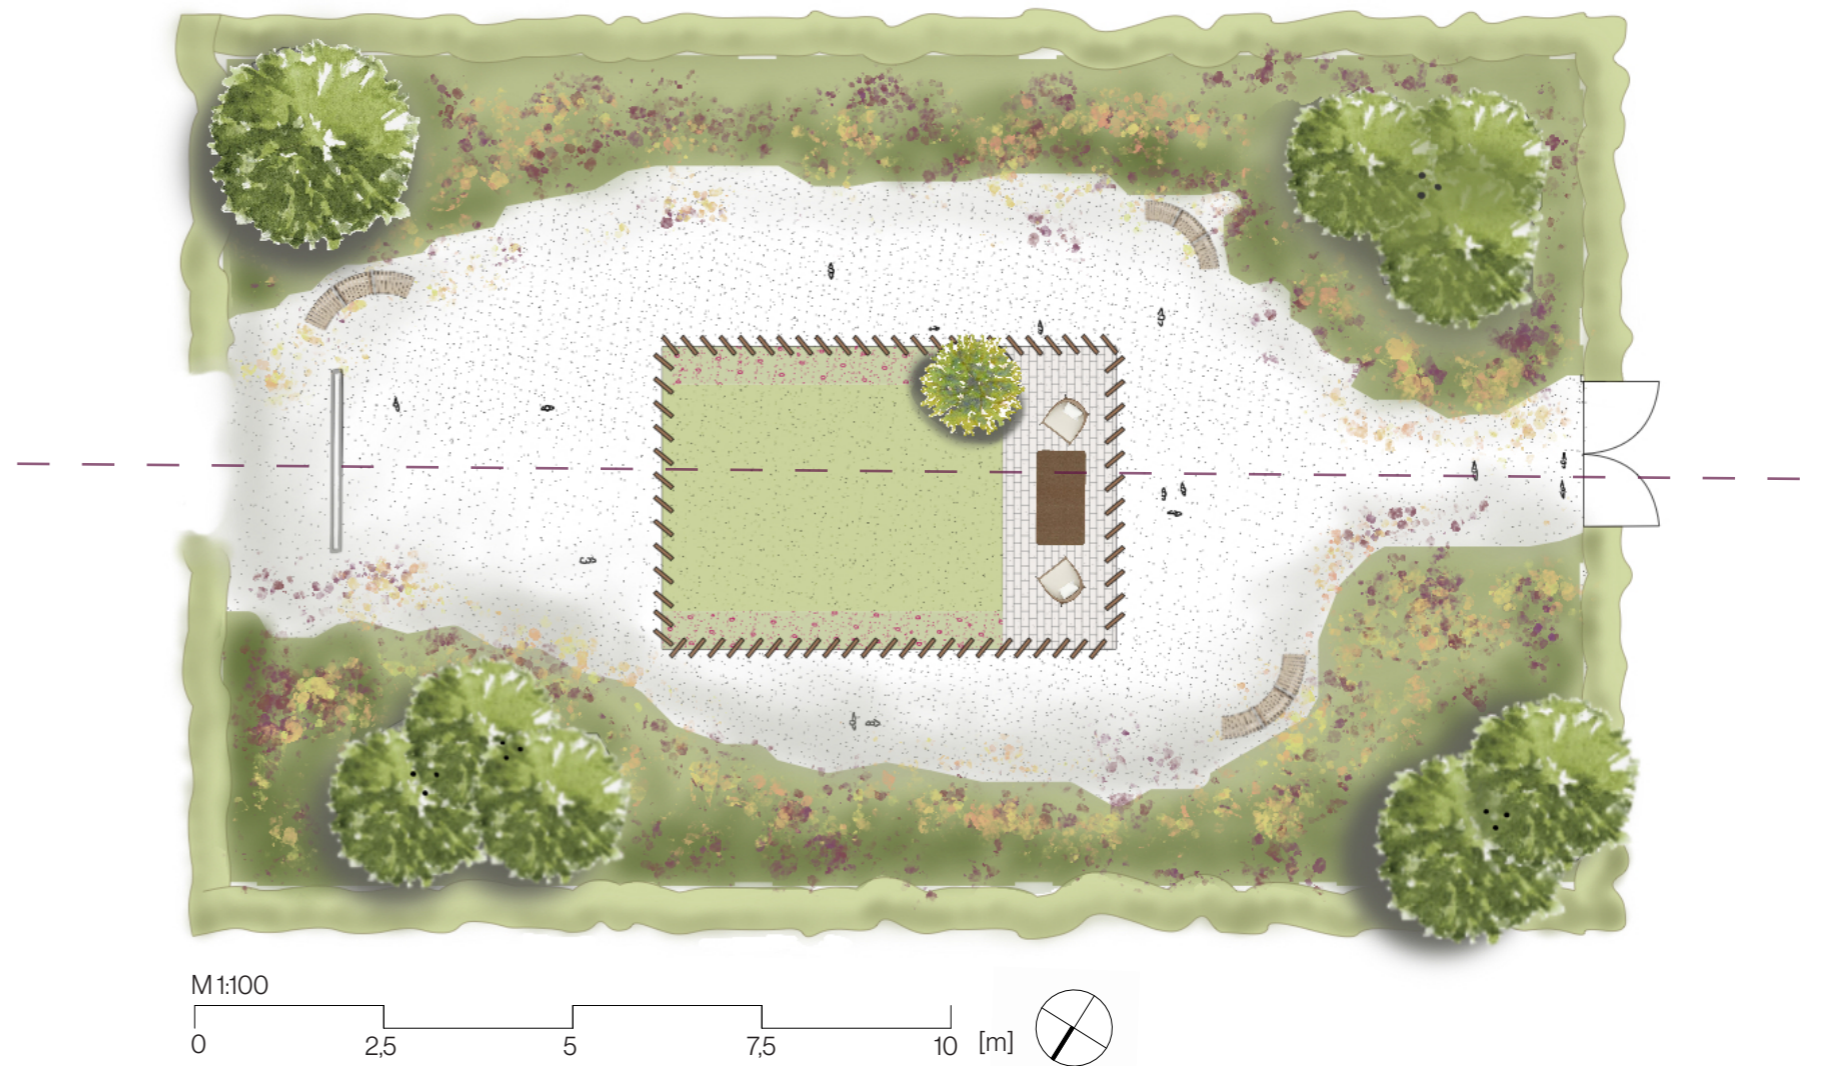

1 | Idea

THE IDEA

The on all sides closed cage illustrates the „madhouse effect“: pure water flows endlessly, and the lawn, heavily fertilized, covers the rest of the vegetation like a shroud, suppressing any sign of sustainable life. Climate change is being denied. At the center of this conceptual garden stands a privatized stronghold of modern gardening practices, with all its climate damaging follies. Visitors can peek into this exclusive haven, while enjoying the shade and beauty of a prospective garden filled with drought-tolerant vegetation.

THE OUTCOME

At the end of your visit you either rest your legs in the shade and marvel at the beauty of a sustainable climate garden or you may choose a different point of view and gape at the wonders of modern high-end gardening. Privileged to catch a glimpse at this private garden idylle, or you may ask yourself who's IN and who's OUT.

Ground plan