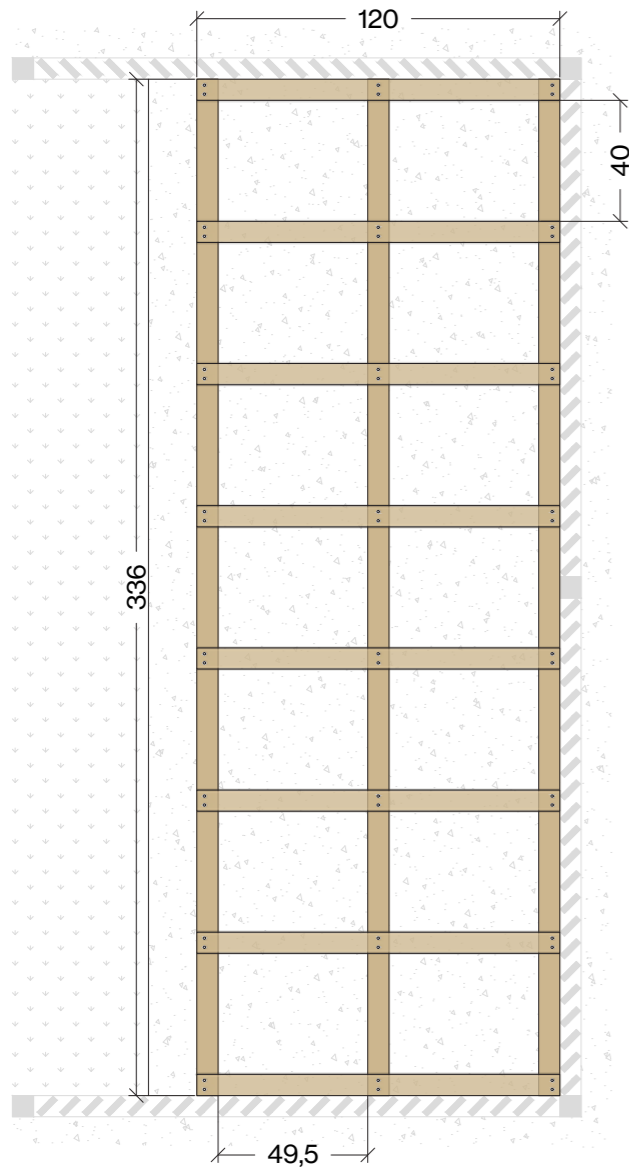

timber, 7x4,5x184,5cm, 4 pcs
 timber, 7x4,5x181cm, 2 pcs
 timber, 7x4,5x175cm, 4 pcs

board, 7,4x1,9x227,5cm, 206 pcs

Section view cage A-A'
 all measurements in cm

3.3 | Cage Door Details

puerta de inspeccion solo personal - opcional!

M1:50

sign for the outside part of the cage

3.5 | Bench Details M 1:25

Ground plan bench - substructure

timber, 12x6x200cm, 2 pcs
 timber, 12x6x38cm, 2 pcs
 screws, 6x120mm, 32 pcs

timber, 8x8x47,6cm, 8 pcs
 timber, 8x8x22cm, 4 pcs
 timber, 8x8x188cm, 1 pc
 screws, 8x140mm, 24 pcs

all measurements in cm

Ground plan bench

board, 9,4x2,4x50cm, 20 pcs
 screws, 4x60mm, 80 pcs

View bench A-A'

View bench B-B'

3.6 | Terrace Details M1:25

Ground plan terrace - substructure

- timber, 7x7x336cm, 3 pcs
- timber, 7x7x120cm, 8 pcs
- screws, 6x120mm, 48 pcs

all measurements in cm

Ground plan terrace

- board, 14,4x1,9x238,5cm, 8 pcs
- board, 14,4x1,9x97,5cm, 8 pcs
- screws, 4x60mm, 144 pcs

Cross section terrace A-A'

View terrace C-C'

- board, 14,4x1,9x238,5cm, 1 pc
- board, 14,4x1,9x97,5cm, 1 pc
- screws, 4x60mm, 18 pcs