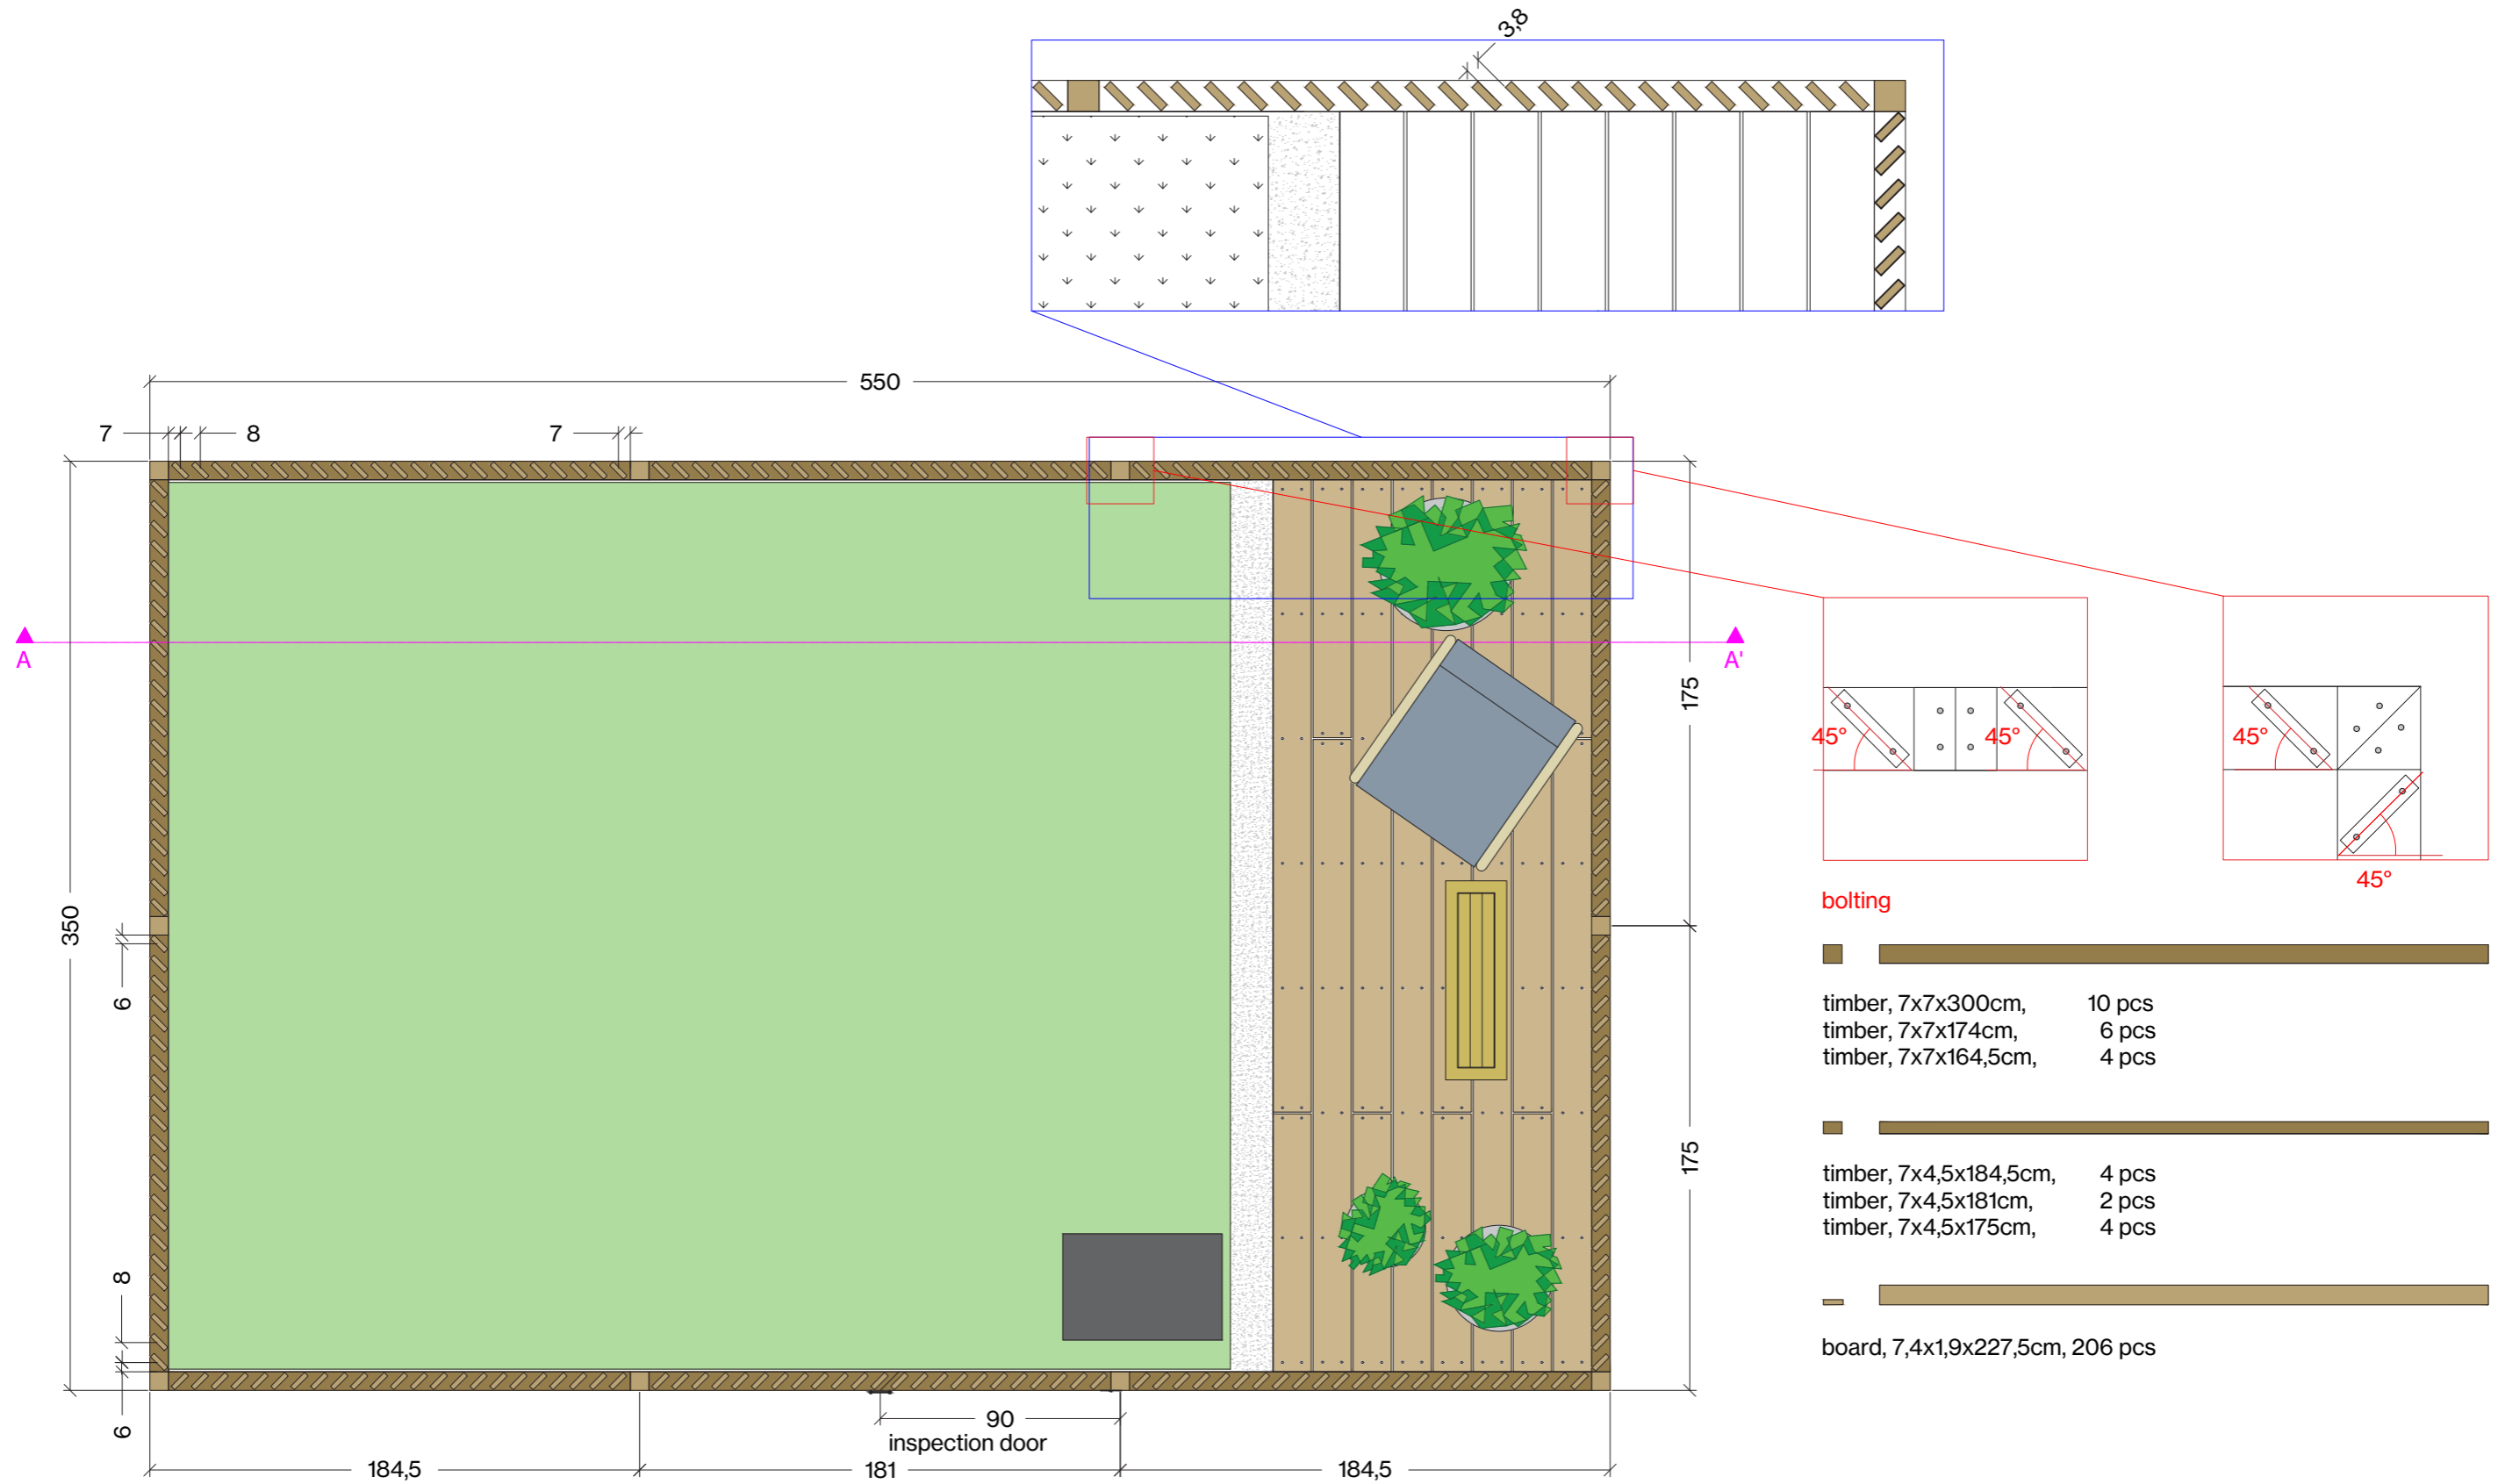

Visual relationships

Explore the cage of the plot that reveals the tension within modern garden design. From the outside, the garden frames lush, climate-adapted greenery, offering a harmonious view of nature. But inside, the cage symbolizes the debate around controlled environments. This unique structure challenges the viewer to reflect on the boundaries we create in gardens and the balance between design and nature. From different standing or sitting points you get different angles and perspectives into the cage.

2.1 | Construction Plan

Transition between planting area (left) and path (right) - M 1:10

- cage irrigation & lawn mower robot plan
- irrigation sprinkler
- irrigation pipe
- lawn mower lead wire
- lawn mower boundary wire
- mowing docking station

M1:50

3.1 | Visual Relationships

3.2 | Cage Details M1:25

Ground plan cage
all measurements in cm

3.2 | Cage Details M 1:25

bolting

timber, 7x7x300cm, 10 pcs
 timber, 7x7x174cm, 6 pcs
 timber, 7x7x164,5cm, 4 pcs

timber, 7x4,5x184,5cm, 4 pcs
 timber, 7x4,5x181cm, 2 pcs
 timber, 7x4,5x175cm, 4 pcs

board, 7,4x1,9x227,5cm, 206 pcs

Section view cage A-A'
 all measurements in cm

3.3 | Cage Door Details

puerta de inspeccion solo personal - opcional!