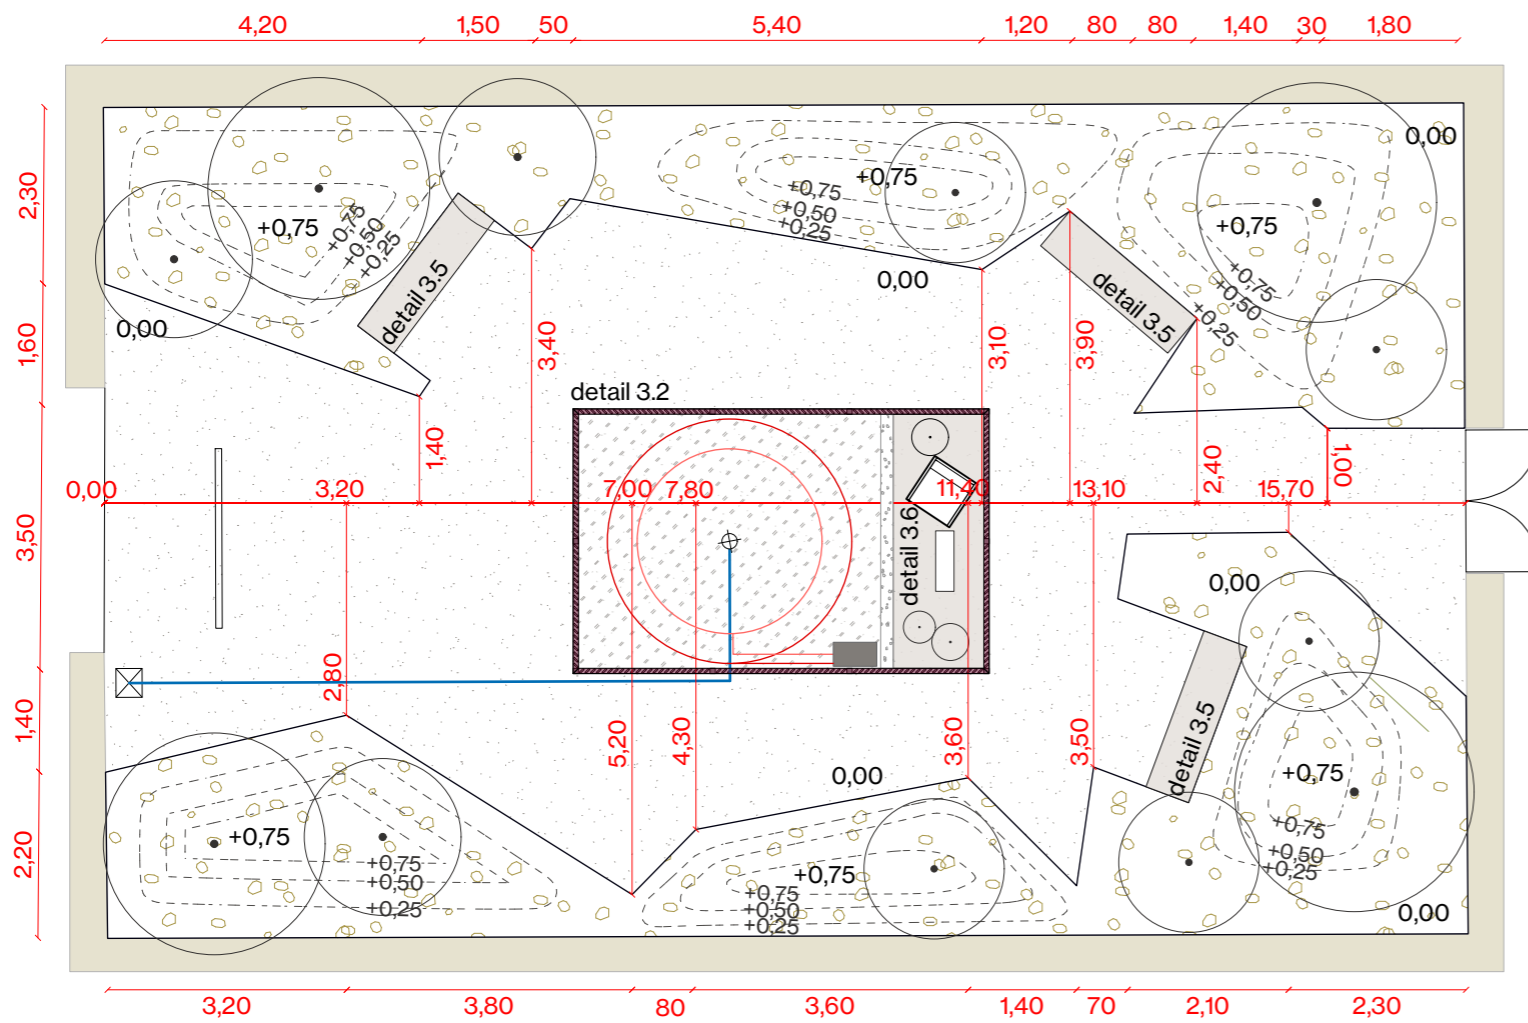

2.1 | Construction Plan

Transition between planting area (left) and path (right) - M 1:10