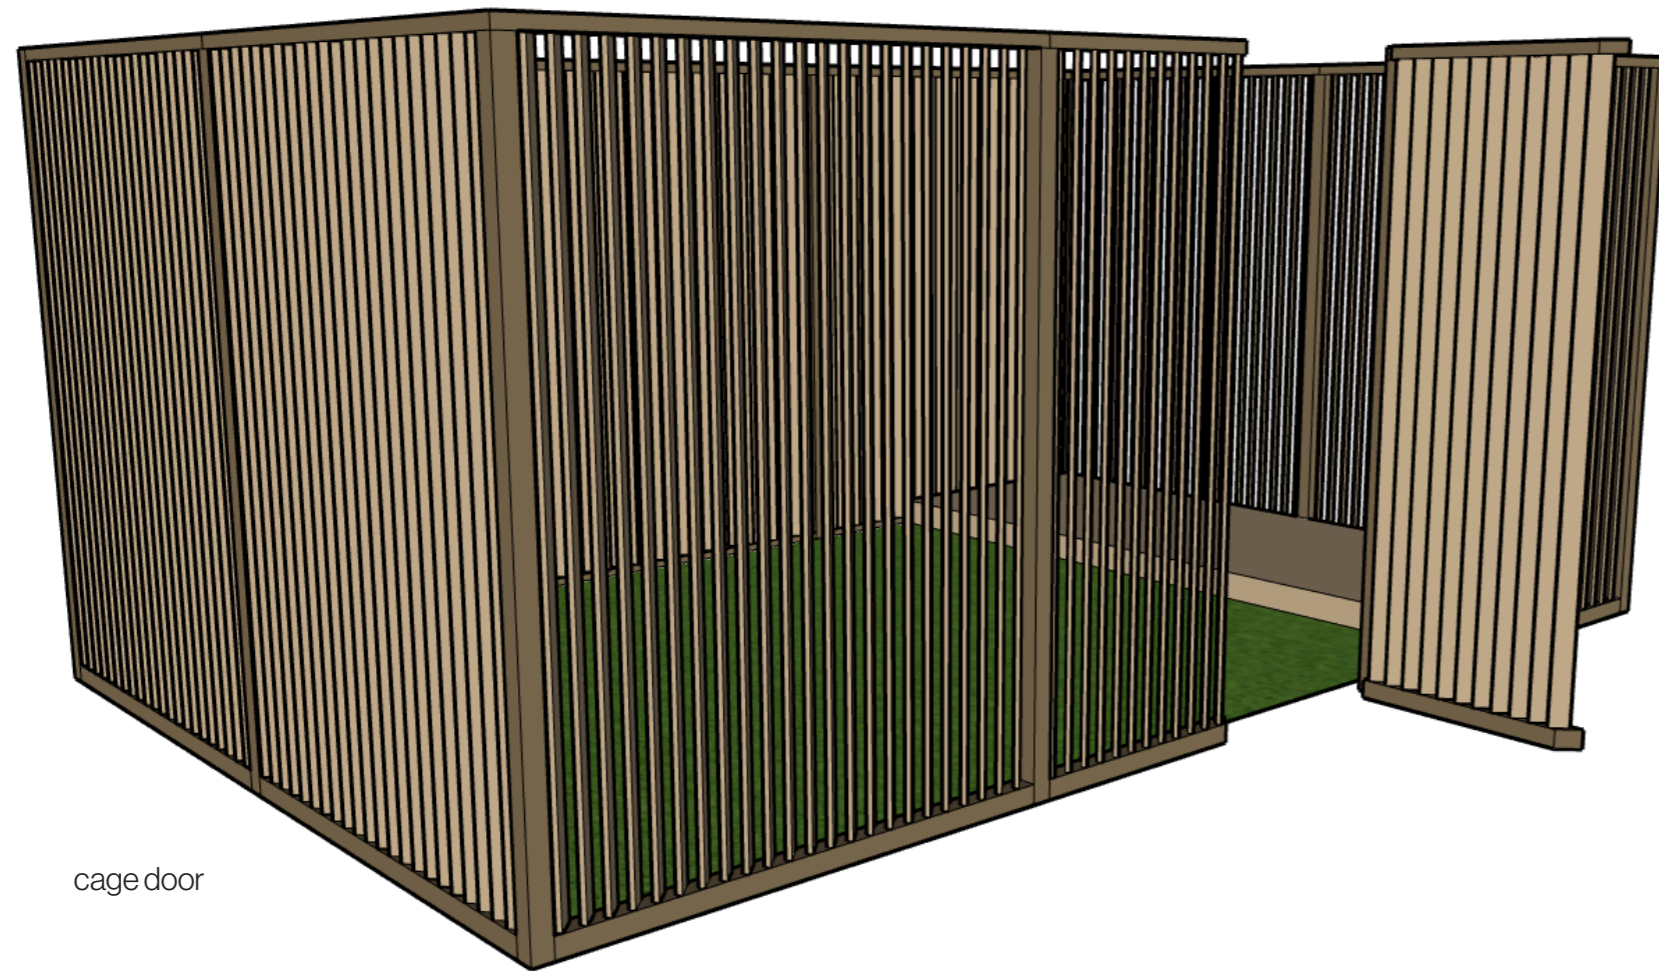

Visual relationships

Explore the cage of the plot that reveals the tension within modern garden design. From the outside, the garden frames lush, climate-adapted greenery, offering a harmonious view of nature. But inside, the cage symbolizes the debate around controlled environments. This unique structure challenges the viewer to reflect on the boundaries we create in gardens and the balance between design and nature. From different standing or sitting points you get different angles and perspectives into the cage.

M1:50

3.1 | Visual Relationships

3.2 | Cage Details M1:25

Ground plan cage
all measurements in cm

3.2 | Cage Details M 1:25

bolting

timber, 7x7x300cm, 10 pcs
 timber, 7x7x174cm, 6 pcs
 timber, 7x7x164,5cm, 4 pcs

timber, 7x4,5x184,5cm, 4 pcs
 timber, 7x4,5x181cm, 2 pcs
 timber, 7x4,5x175cm, 4 pcs

board, 7,4x1,9x227,5cm, 206 pcs

Section view cage A-A'
 all measurements in cm

3.3 | Cage Door Details

puerta de inspeccion solo personal - opcional!

cage door

door detail: upper hinge

door detail: lower hinge

door detail: latch

door detail: upper hinge & latch

3.4 | Cage Contents

- cage irrigation & lawn mower robot plan
- irrigation sprinkler
- irrigation pipe
- lawn mower lead wire
- lawn mower boundary wire
- mowing docking station