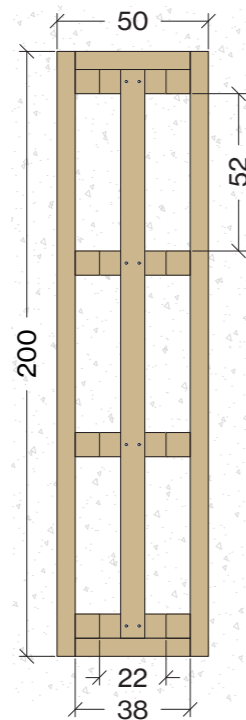

timber, 7x4,5x184,5cm, 4 pcs
 timber, 7x4,5x181cm, 2 pcs
 timber, 7x4,5x175cm, 4 pcs

board, 7,4x1,9x227,5cm, 206 pcs

Section view cage A-A'
 all measurements in cm

3.3 | Cage Door Details

puerta de inspeccion solo personal - opcional!

cage door

door detail: upper hinge

door detail: lower hinge

door detail: latch

door detail: upper hinge & latch

3.4 | Cage Contents

- cage irrigation & lawn mower robot plan
- irrigation sprinkler
- irrigation pipe
- lawn mower lead wire
- lawn mower boundary wire
- mowing docking station

M1:50

sign for the outside part of the cage

3.5 | Bench Details M 1:25

Ground plan bench - substructure

timber, 12x6x200cm, 2 pcs
 timber, 12x6x38cm, 2 pcs
 screws, 6x120mm, 32 pcs

timber, 8x8x47,6cm, 8 pcs
 timber, 8x8x22cm, 4 pcs
 timber, 8x8x188cm, 1 pc
 screws, 8x140mm, 24 pcs

all measurements in cm

Ground plan bench

board, 9,4x2,4x50cm, 20 pcs
 screws, 4x60mm, 80 pcs

View bench A-A'

View bench B-B'

3.6 | Terrace Details M1:25

Ground plan terrace - substructure

- timber, 7x7x336cm, 3 pcs
- timber, 7x7x120cm, 8 pcs
- screws, 6x120mm, 48 pcs