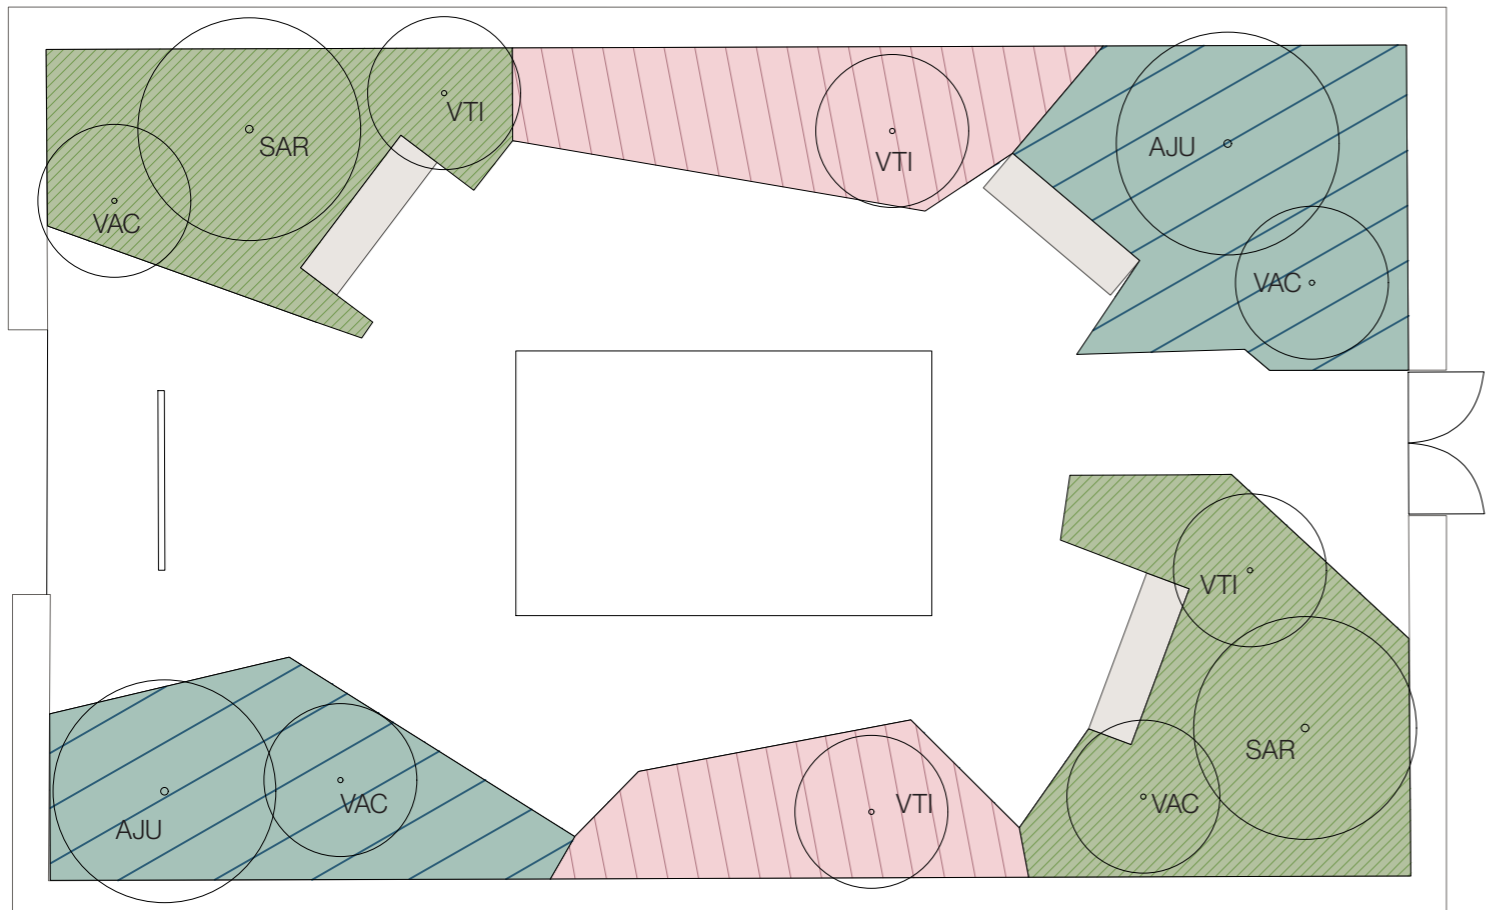

Don't be a fossil fool

4.1 | Planting Plan & Blooming Calendar

Trees & Shrubs

Albizia julibrissin 300/350; C130

Sorbus aria 200/250; Sol

Viburnum tinus 100/125; C35

Vitex agnus-castus 125/150; C35

	opening V	VI	VII	VIII	IX	closing X
Anthemis tinctoria		●	●	●	●	
Aster linosyris				●	●	●
Baptisia decadence 'Dutch Chocolate'	●	●				
Dianthus carthusianorum		●	●	●	●	
Eryngium planum			●	●		
Geranium sanguineum		●	●	●		
Inula ensifolia			●	●		
Iris germanica 'Matinata'	●	●				
Knautia arvensis	●	●	●	●		
Origanum vulgare			●	●	●	
Panicum virgatum 'Rehbraun'			●	●	●	
Salvia nemorosa		●	●	●	●	
Scabiosa columbaria			●	●	●	
Stachys recta		●	●	●	●	●
Stipa tenuissima			●	●		
Thymus serpyllum		●	●	●		
Verbascum nigrum 'Album'			●	●		
Veronica spicata 'Blautteppich'		●	●			