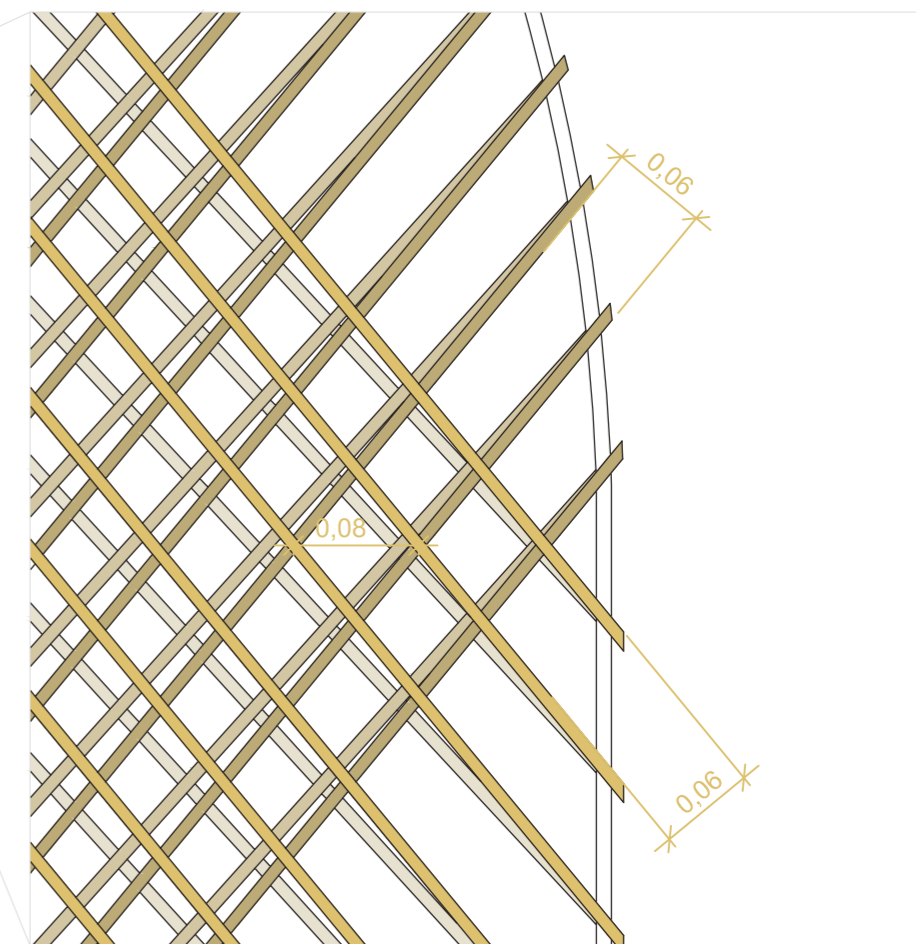

Scale M1:25 [m]

**Material needed  
crown spike**

construction steel:  
2 pieces by 5,75 m  
1 piece by 5,5 m  
2 pieces by 0,67 m  
1 piece by 1 m

sewage pipes:  
3 pieces by 0,8 m

0,023 m<sup>3</sup> concrete

77 m rope

**Step-by-step construction  
crown spike**

bend and weld steel

place steel in three pipes, fill up pipes with concrete

tie rope in first orientation

tie rope in second orientation

Scale M1:5 [m]

close-up of tying rope around steel