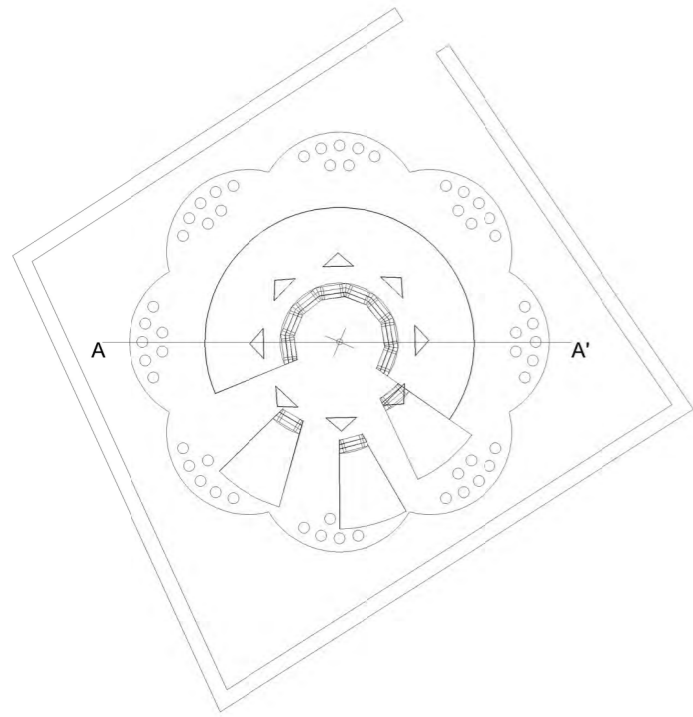

⊗ ground plan | presentation plan  
Scale M1:100

section AA'  
Scale M1:100

LEGEND

- |   |                          |   |                          |
|---|--------------------------|---|--------------------------|
|  | plant substrate          |  | cortensteel              |
|  | water-bound path surface |  | steel lawn edging circle |
|  | rolled turf              |  | sitting bench segment    |
|  | hedge                    |  | crown spike              |
|  | plant substrate          |   |                          |

Inner steel segment M1:25 [mm]

8 pieces of rounded corten steel (5mm) are welded together to form the inner ring and support the flowerbed. The pieces are counter-sunk 20 cm into the ground and stabilized by garden plates

corten steel pattern

Top View

Side View

Side steel segment M1:25 [mm]

2 composed plates of 5mm corten steel form a side of the cake. The side pieces are welded together and also connected to the inner corten steel circle to improve stability. They are counter-sunk into the ground-