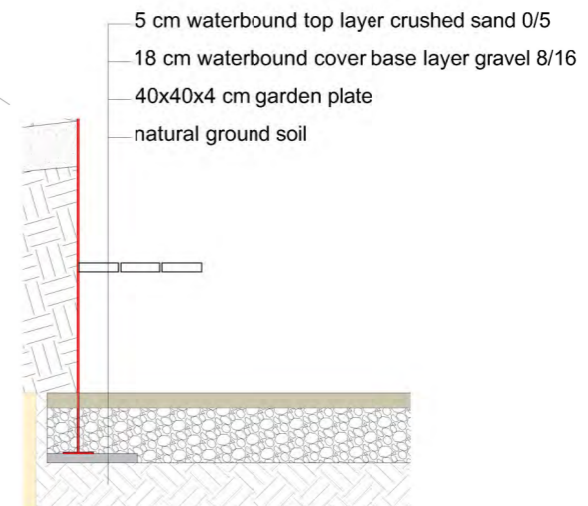

⊗ ground plan | presentation plan  
Scale M1:100

section AA'  
Scale M1:100

LEGEND

- |   |                          |   |                          |
|---|--------------------------|---|--------------------------|
|  | plant substrate          |  | cortensteel              |
|  | water-bound path surface |  | steel lawn edging circle |
|  | rolled turf              |  | sitting bench segment    |
|  | hedge                    |  | crown spike              |
|  | plant substrate          |   |                          |

waterbound top layer  
lawn  
rust-coloured corten steel

Cross section AA' M1:50

Detail waterbound cover M1:25 [cm]

Detail raised planting beds M1:25 [cm]

Detail waterbound cover inlay 1:25

Top View

Side View

Inner steel segment M1:25 [mm]

8 pieces of rounded corten steel (5mm) are welded together to form the inner ring and support the flowerbed. The pieces are counter-sunk 20 cm into the ground and stabilized by garden plates