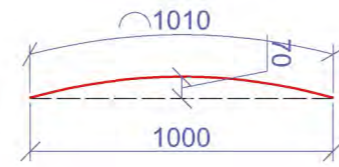

waterbound top layer  
lawn  
rust-coloured corten steel

Cross section AA' M1:50

Detail waterbound cover M1:25 [cm]

Detail raised planting beds M1:25 [cm]

Detail waterbound cover inlay 1:25

Top View

Side View