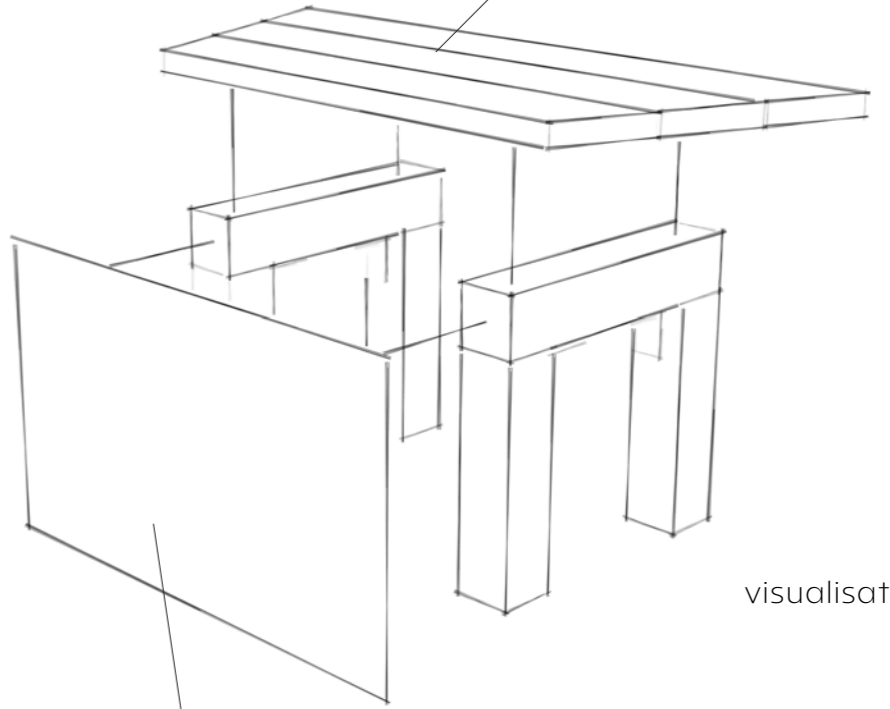

visualisation