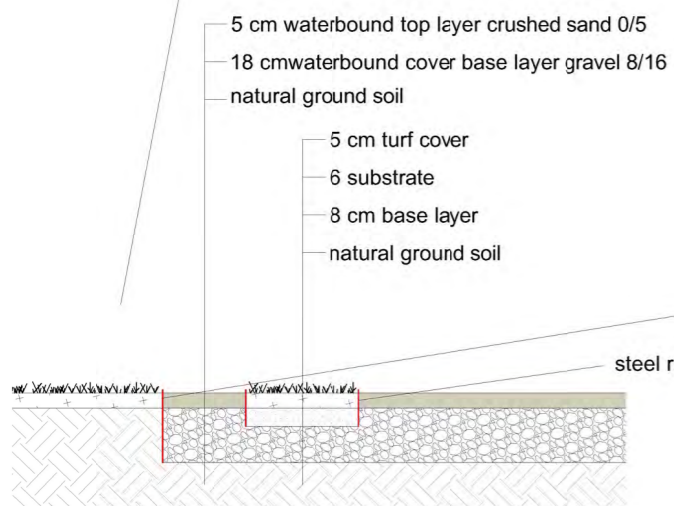

⊗ ground plan | presentation plan  
Scale M1:100

section AA'  
Scale M1:100

LEGEND

- |   |                          |   |                          |
|---|--------------------------|---|--------------------------|
|  | plant substrate          |  | cortensteel              |
|  | water-bound path surface |  | steel lawn edging circle |
|  | rolled turf              |  | sitting bench segment    |
|  | hedge                    |  | crown spike              |
|  | plant substrate          |   |                          |

waterbound top layer  
lawn  
rust-coloured corten steel

Cross section AA' M1:50

Detail waterbound cover M1:25 [cm]

Detail raised planting beds M1:25 [cm]

Detail waterbound cover inlay 1:25

Top View

Side View

Inner steel segment M1:25 [mm]

8 pieces of rounded corten steel (5mm) are welded together to form the inner ring and support the flowerbed. The pieces are counter-sunk 20 cm into the ground and stabilized by garden plates