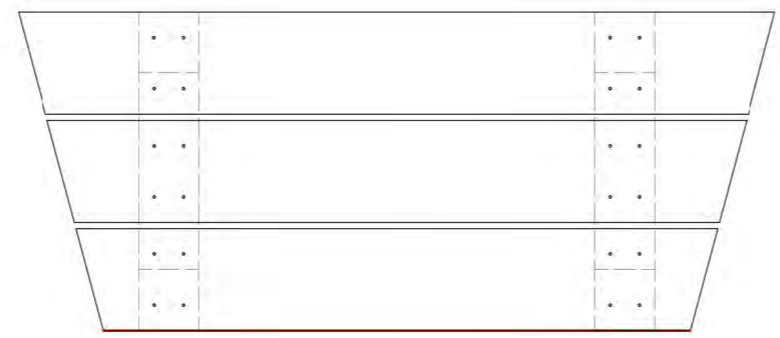

visualisation