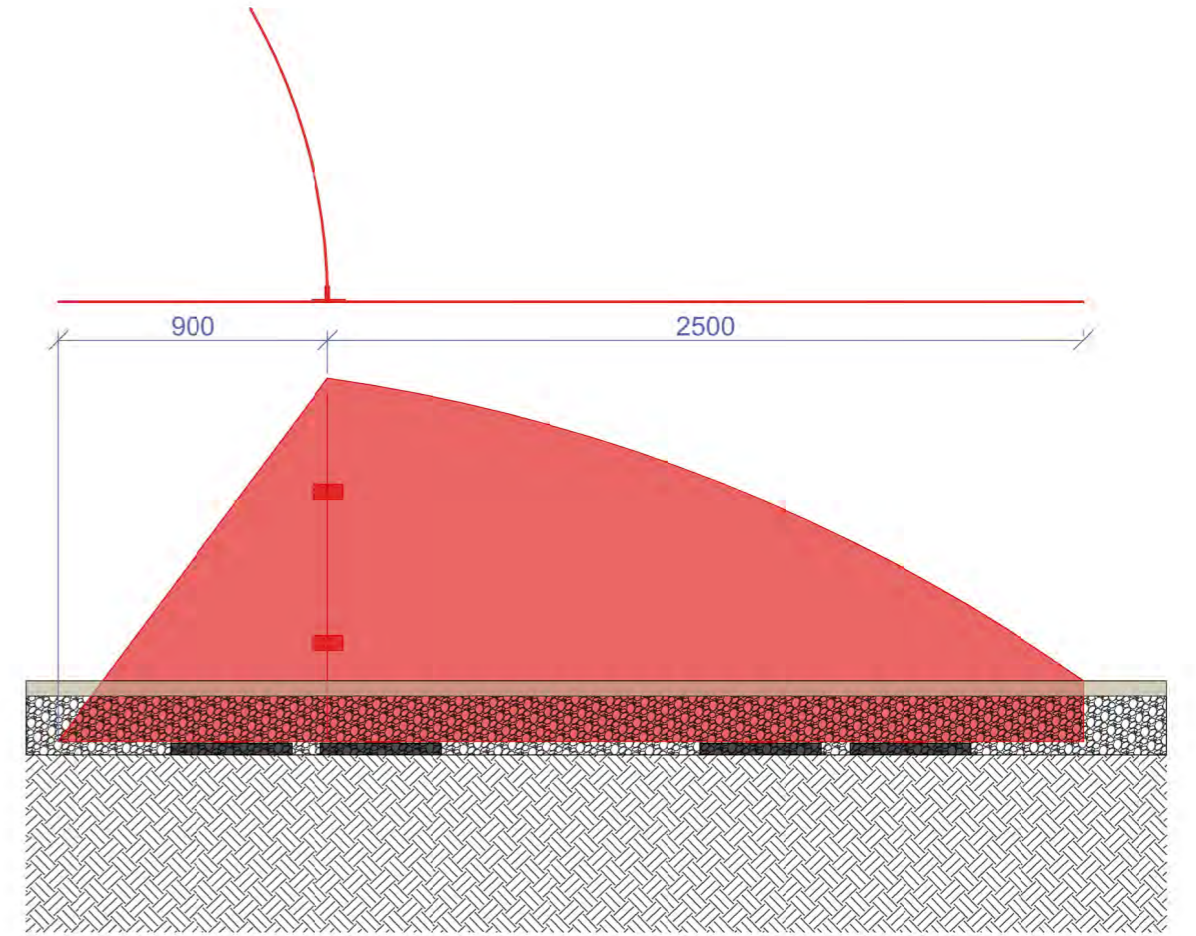

corten steel segments

Top View

Inner steel segment M1:25 [mm]

Side View

Side steel segment M1:25 [mm]

bench segment

Side View

Bench Segment M1:25 [cm]