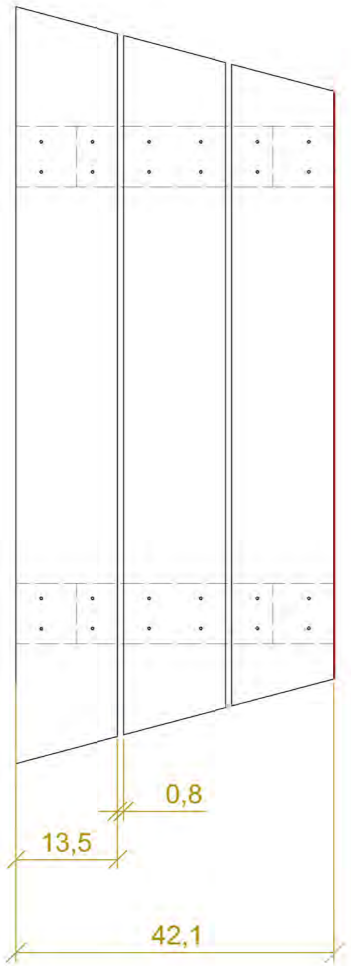

Inner steel segment M1:25 [mm]

8 pieces of rounded corten steel (5mm) are welded together to form the inner ring and support the flowerbed. The pieces are counter-sunk 20 cm into the ground and stabilized by garden plates

corten steel pattern

Top View

Side View

Side steel segment M1:25 [mm]

2 composed plates of 5mm corten steel form a side of the cake. The side pieces are welded together and also connected to the inner corten steel circle to improve stability. They are counter-sunk into the ground-

Bench Element Corten Steel Detail M1:10 [mm]

wooden laths

Bench Element Detail M1:10 [cm]

visualisation

corten steel

03\_03 and 03\_04 localization

cross section BB'

Cross section BB' Pieces M1:25 [cm]

corten steel segments

Top View

Inner steel segment M1:25 [mm]

Side View

Side steel segment M1:25 [mm]

bench segment

Side View

Bench Segment M1:25 [cm]