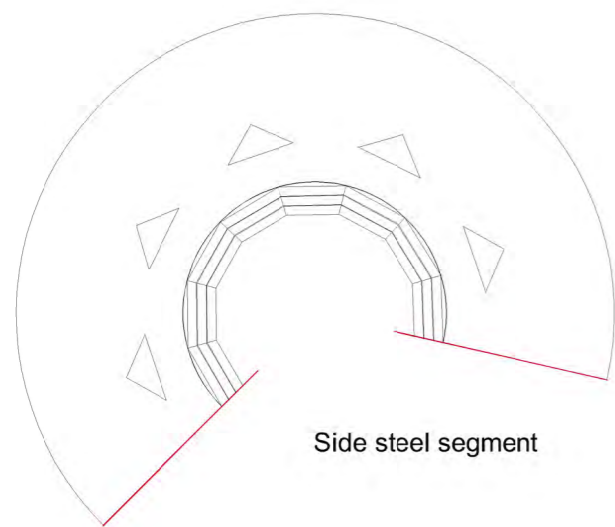

⊗ ground plan | presentation plan  
Scale M1:100

section AA'  
Scale M1:100

LEGEND

- |   |                          |   |                          |
|---|--------------------------|---|--------------------------|
|  | plant substrate          |  | cortensteel              |
|  | water-bound path surface |  | steel lawn edging circle |
|  | rolled turf              |  | sitting bench segment    |
|  | hedge                    |  | crown spike              |
|  | plant substrate          |   |                          |

waterbound top layer  
lawn  
rust-coloured corten steel

Cross section AA' M1:50

Detail waterbound cover M1:25 [cm]

Detail raised planting beds M1:25 [cm]

Detail waterbound cover inlay 1:25

Top View

Side View

Inner steel segment M1:25 [mm]

8 pieces of rounded corten steel (5mm) are welded together to form the inner ring and support the flowerbed. The pieces are counter-sunk 20 cm into the ground and stabilized by garden plates

corten steel pattern

Top View

Side View

Side steel segment M1:25 [mm]

2 composed plates of 5mm corten steel form a side of the cake. The side pieces are welded together and also connected to the inner corten steel circle to improve stability. They are counter-sunk into the ground-