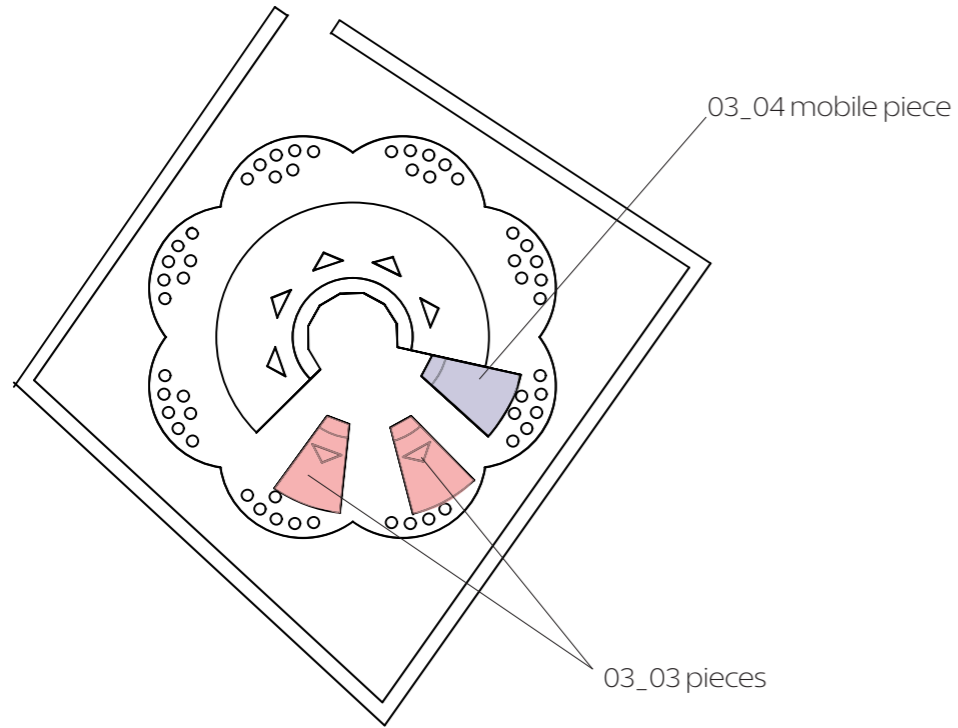

Inner steel segment M1:25 [mm]

8 pieces of rounded corten steel (5mm) are welded together to form the inner ring and support the flowerbed. The pieces are counter-sunk 20 cm into the ground and stabilized by garden plates

corten steel pattern

Top View

Side View

Side steel segment M1:25 [mm]

2 composed plates of 5mm corten steel form a side of the cake. The side pieces are welded together and also connected to the inner corten steel circle to improve stability. They are counter-sunk into the ground-

Bench Element Corten Steel Detail M1:10 [mm]

wooden laths

Bench Element Detail M1:10 [cm]

visualisation

corten steel

03\_03 and 03\_04 localization

cross section BB'

Cross section BB' Pieces M1:25 [cm]

corten steel segments

Top View

Inner steel segment M1:25 [mm]

Side View

Side steel segment M1:25 [mm]

bench segment

Side View

Bench Segment M1:25 [cm]