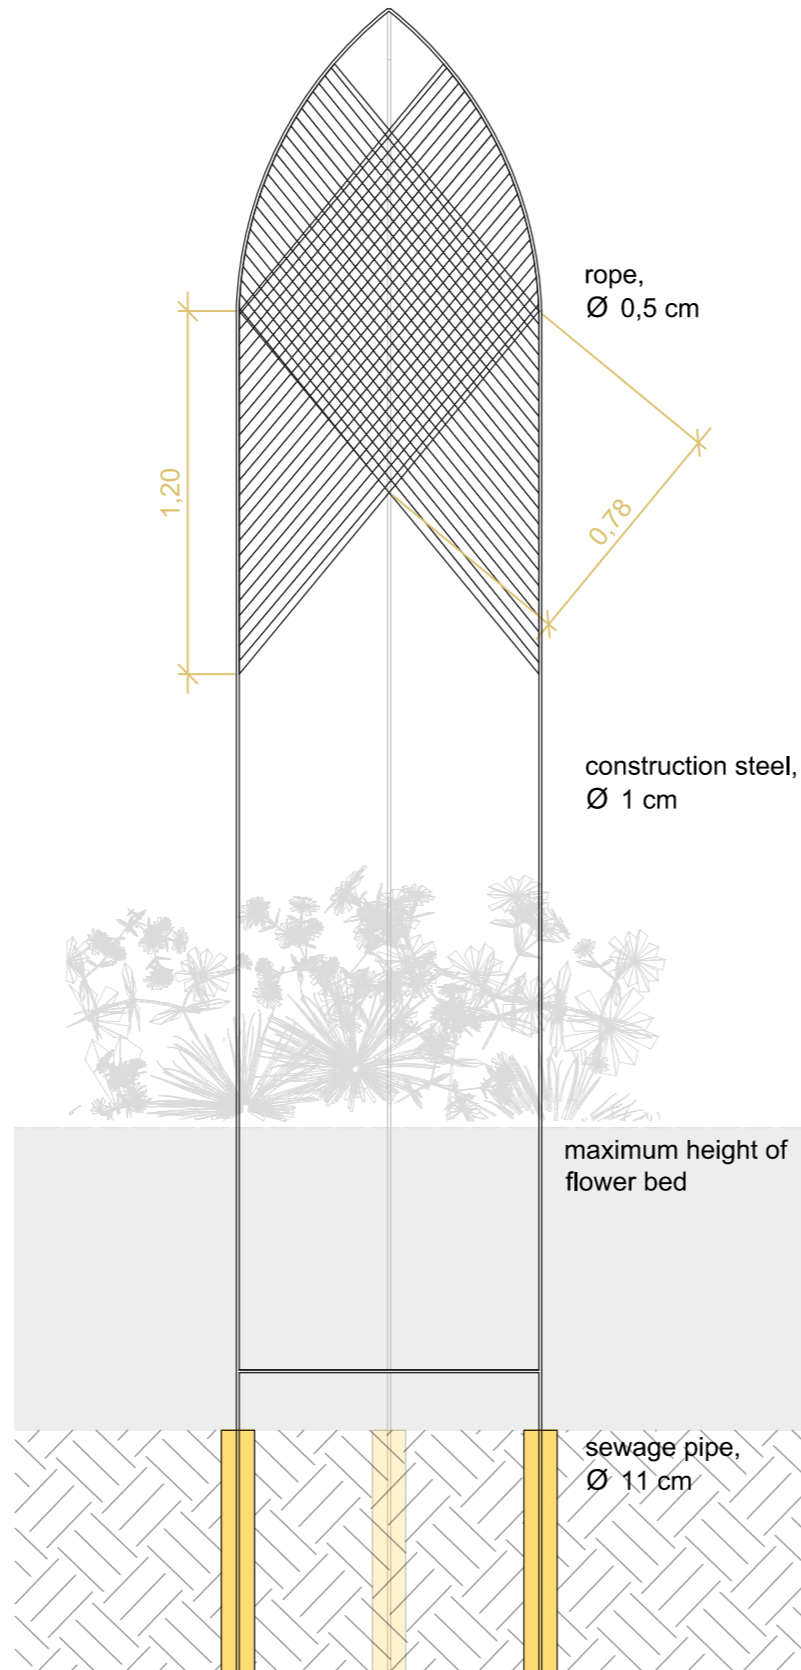

Scale M1:25 [m]