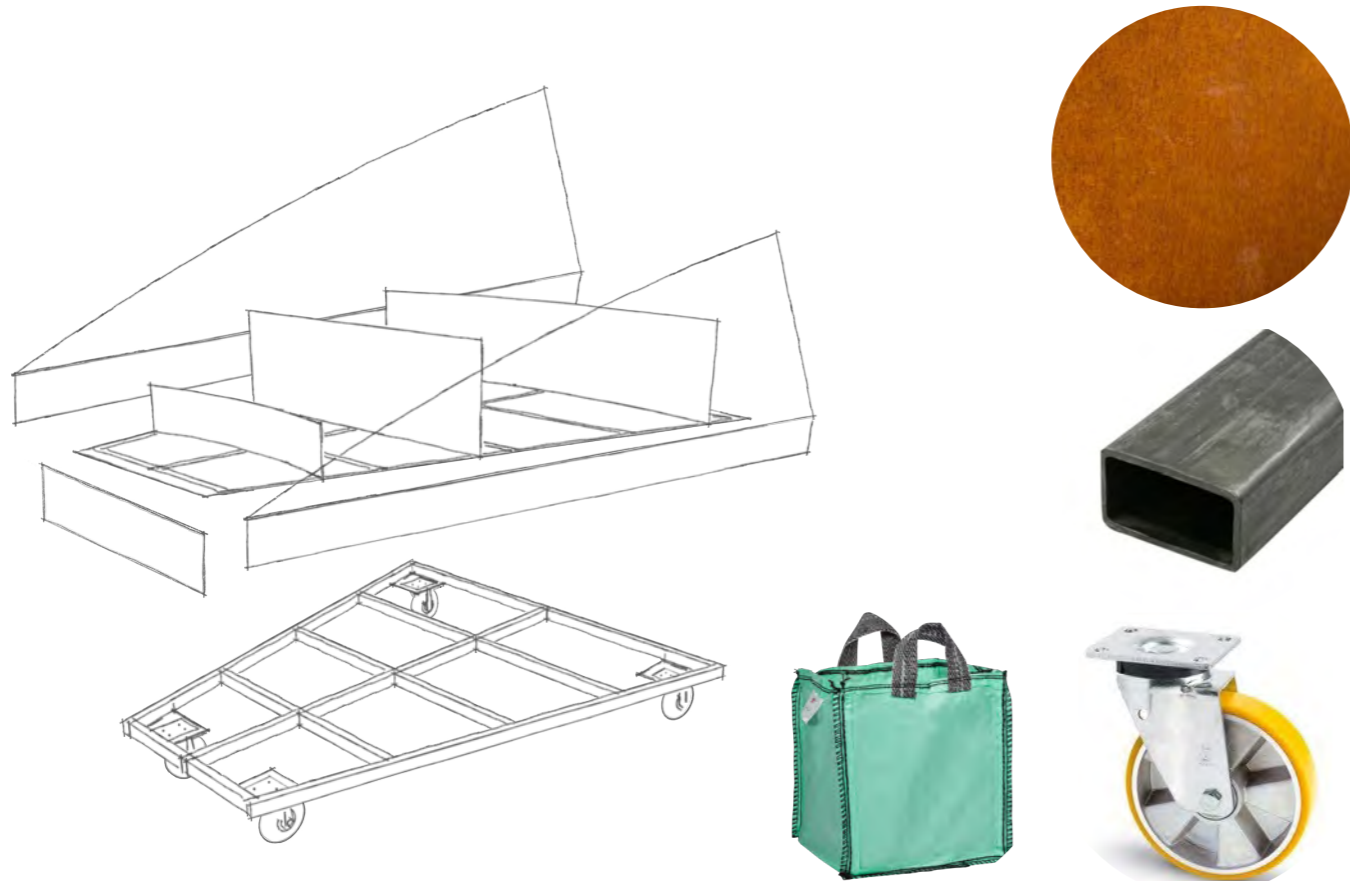

corten steel segments

Top View

Inner steel segment M1:25 [mm]

Side View

Side steel segment M1:25 [mm]

bench segment

Side View

Bench Segment M1:25 [cm]

Front View

**compartments**  
corten steel | 3 mm

**front and back cover**  
corten steel | 3 mm

**ground plate dimensions**  
4 pieces of corten steel | 3 mm | welded

**ground plate - bottom view**  
supporting construction | rectangle corten steel tubes 40x60x3 mm  
holes for water drainage | Ø10 mm  
heavy duty caster wheel | position and supporting steel plate