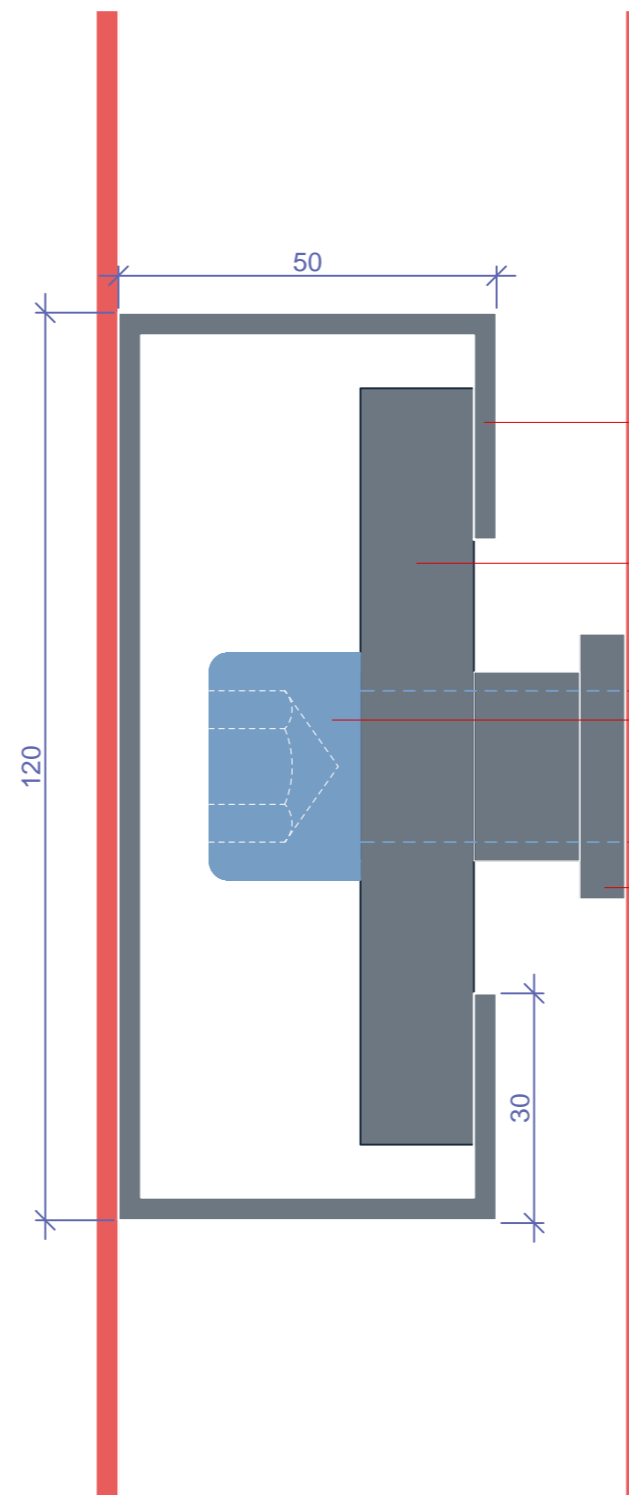

corten steel segments

Top View

Inner steel segment M1:25 [mm]

Side View

Side steel segment M1:25 [mm]

bench segment

Side View

Bench Segment M1:25 [cm]

Front View

**compartments**  
corten steel | 3 mm

**front and back cover**  
corten steel | 3 mm

**ground plate dimensions**  
4 pieces of corten steel | 3 mm | welded

**ground plate - bottom view**  
supporting construction | rectangle corten steel tubes 40x60x3 mm  
holes for water drainage | Ø10 mm  
heavy duty caster wheel | position and supporting steel plate

**ground plate - top view**  
compartments and crown element | welded  
2 wooden slats for sitting  
7 planting bags

**side part x 2**  
2 pieces of corten steel | 3 mm | welded  
alignment markings for ground plate and compartments

Scale M1:25 [mm]

**sliding mechanism - side view**  
M1:25 [mm]

fixed corten steel side element  
steel flat section | screwed

mobile piece  
steel c-profile | welded

**sliding mechanism - detail**  
M1:1 [mm]