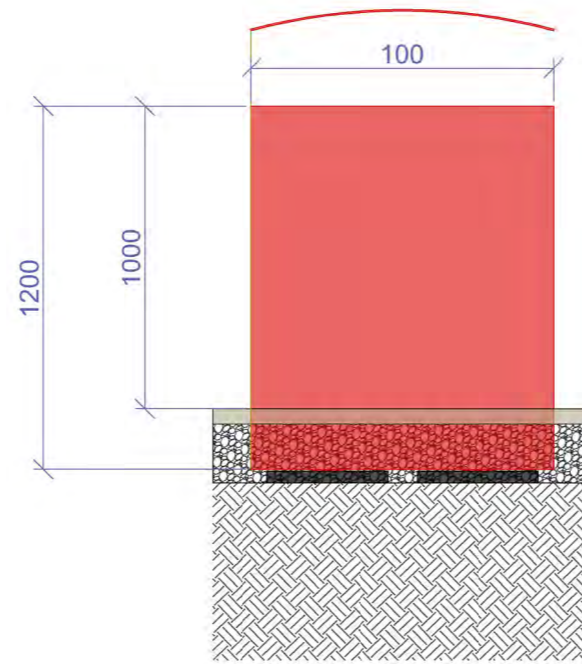

Inner steel segment M1:25 [mm]

8 pieces of rounded corten steel (5mm) are welded together to form the inner ring and support the flowerbed. The pieces are counter-sunk 20 cm into the ground and stabilized by garden plates

corten steel pattern

Top View

Side View

Side steel segment M1:25 [mm]

2 composed plates of 5mm corten steel form a side of the cake. The side pieces are welded together and also connected to the inner corten steel circle to improve stability. They are counter-sunk into the ground-

Bench Element Corten Steel Detail M1:10 [mm]

wooden laths

Bench Element Detail M1:10 [cm]

visualisation

corten steel

03\_03 and 03\_04 localization

cross section BB'

Cross section BB' Pieces M1:25 [cm]

corten steel segments

Top View

Inner steel segment M1:25 [mm]

Side View

Side steel segment M1:25 [mm]

bench segment

Side View

Bench Segment M1:25 [cm]