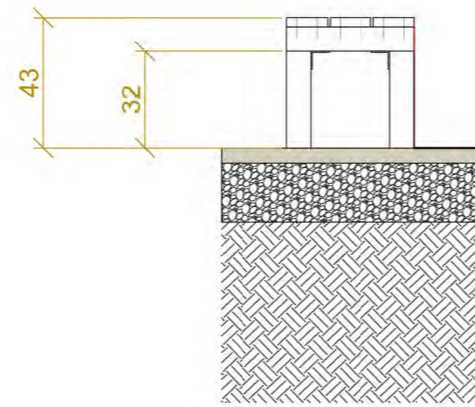

Inner steel segment M1:25 [mm]

8 pieces of rounded corten steel (5mm) are welded together to form the inner ring and support the flowerbed. The pieces are counter-sunk 20 cm into the ground and stabilized by garden plates

corten steel pattern

Top View

Side View

Side steel segment M1:25 [mm]

2 composed plates of 5mm corten steel form a side of the cake. The side pieces are welded together and also connected to the inner corten steel circle to improve stability. They are counter-sunk into the ground-

corten steel segments

Top View

Inner steel segment M1:25 [mm]

Side View

Side steel segment M1:25 [mm]

bench segment

Side View

Bench Segment M1:25 [cm]

Front View

**compartments**  
corten steel | 3 mm

**front and back cover**  
corten steel | 3 mm

**ground plate dimensions**  
4 pieces of corten steel | 3 mm | welded

**ground plate - bottom view**  
supporting construction | rectangle corten steel tubes 40x60x3 mm  
holes for water drainage | Ø10 mm  
heavy duty caster wheel | position and supporting steel plate