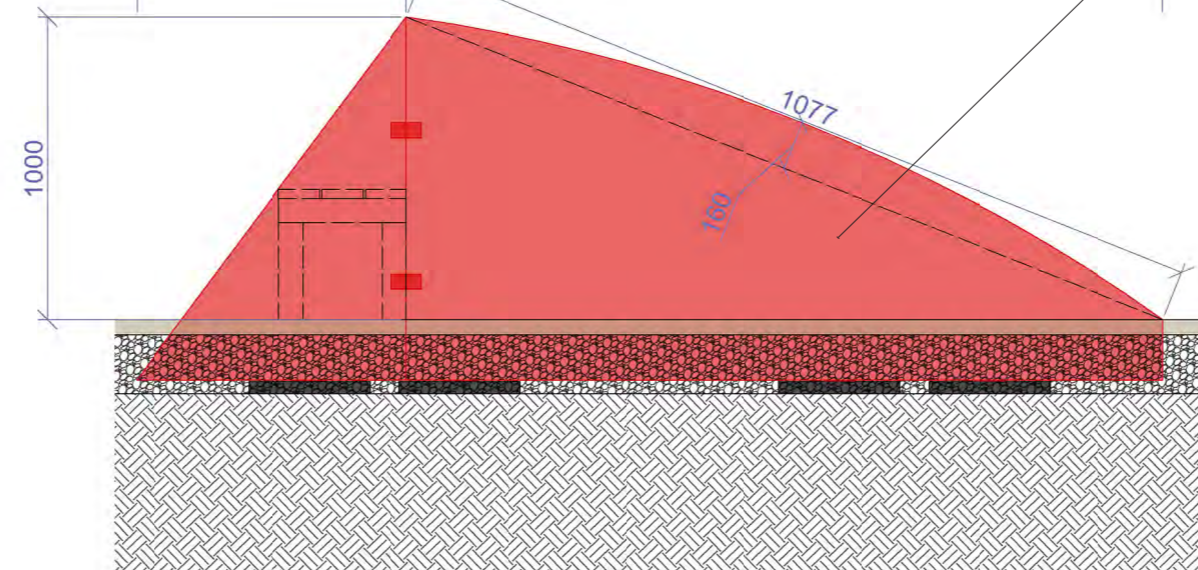

waterbound top layer  
lawn  
rust-coloured corten steel

Cross section AA' M1:50

Detail waterbound cover M1:25 [cm]

Detail raised planting beds M1:25 [cm]

Detail waterbound cover inlay 1:25

Top View

Side View

Inner steel segment M1:25 [mm]

8 pieces of rounded corten steel (5mm) are welded together to form the inner ring and support the flowerbed. The pieces are counter-sunk 20 cm into the ground and stabilized by garden plates

corten steel pattern

Top View

Side View

Side steel segment M1:25 [mm]

2 composed plates of 5mm corten steel form a side of the cake. The side pieces are welded together and also connected to the inner corten steel circle to improve stability. They are counter-sunk into the ground-