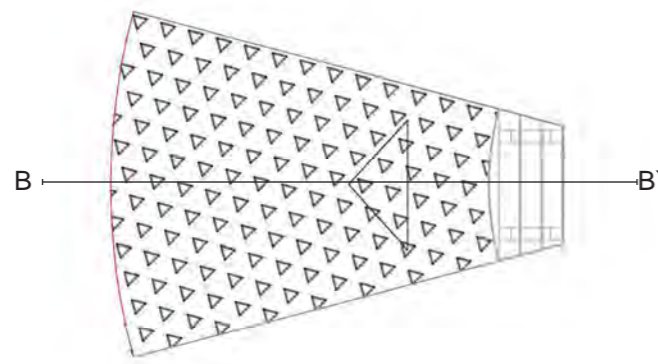

corten steel pattern

Top View

Side View

Side steel segment M1:25 [mm]

2 composed plates of 5mm corten steel form a side of the cake. The side pieces are welded together and also connected to the inner corten steel circle to improve stability. They are counter-sunk into the ground-

Bench Element Corten Steel Detail M1:10 [mm]

wooden laths

Bench Element Detail M1:10 [cm]

visualisation

corten steel

03\_03 and 03\_04 localization

cross section BB'

Cross section BB' Pieces M1:25 [cm]

corten steel segments

Top View

Inner steel segment M1:25 [mm]

Side View

Side steel segment M1:25 [mm]

bench segment

Side View

Bench Segment M1:25 [cm]