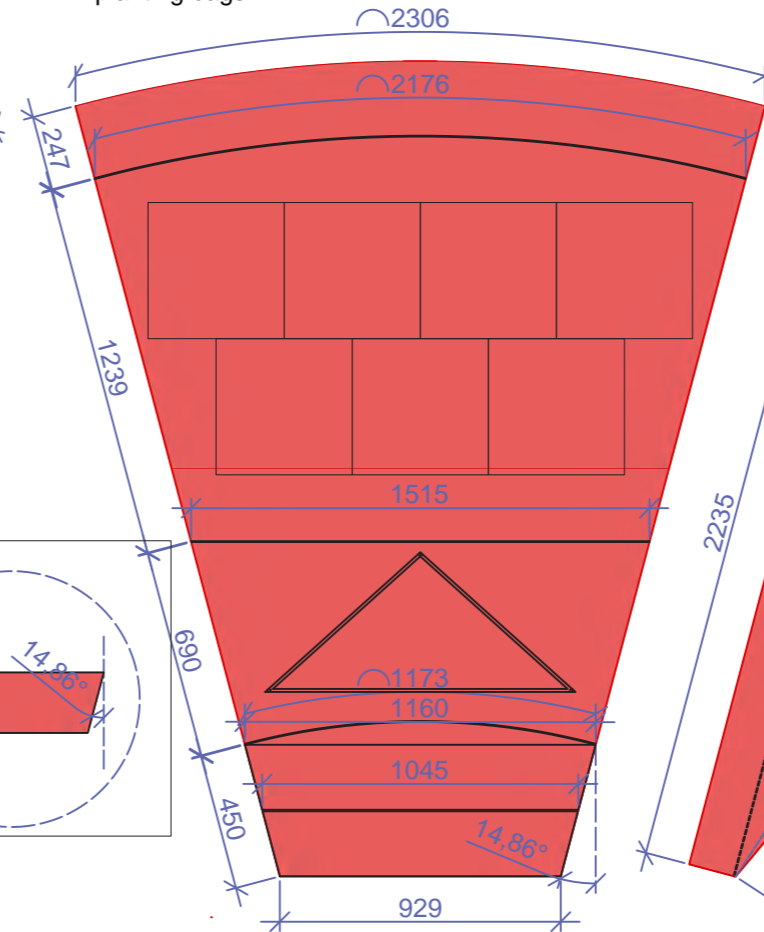

ground plate - bottom view
supporting construction | rectangle corten steel tubes 40x60x3 mm
holes for water drainage | Ø10 mm
heavy duty caster wheel | position and supporting steel plate

ground plate - top view
compartments and crown element | welded
2 wooden slats for sitting
7 planting bags