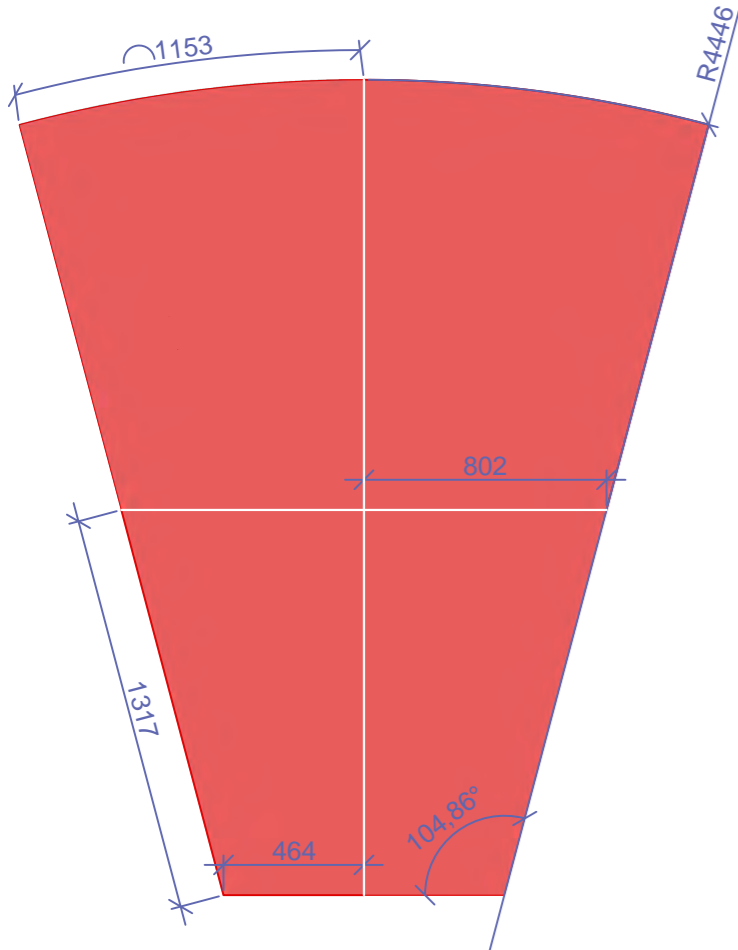

ground plate dimensions
4 pieces of corten steel | 3 mm | welded