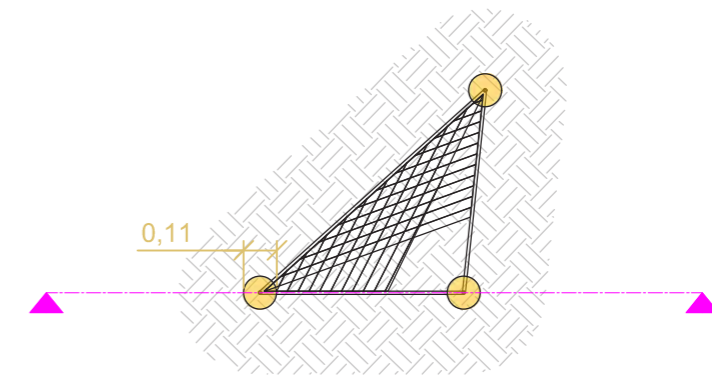

Scale M1:25 [m]