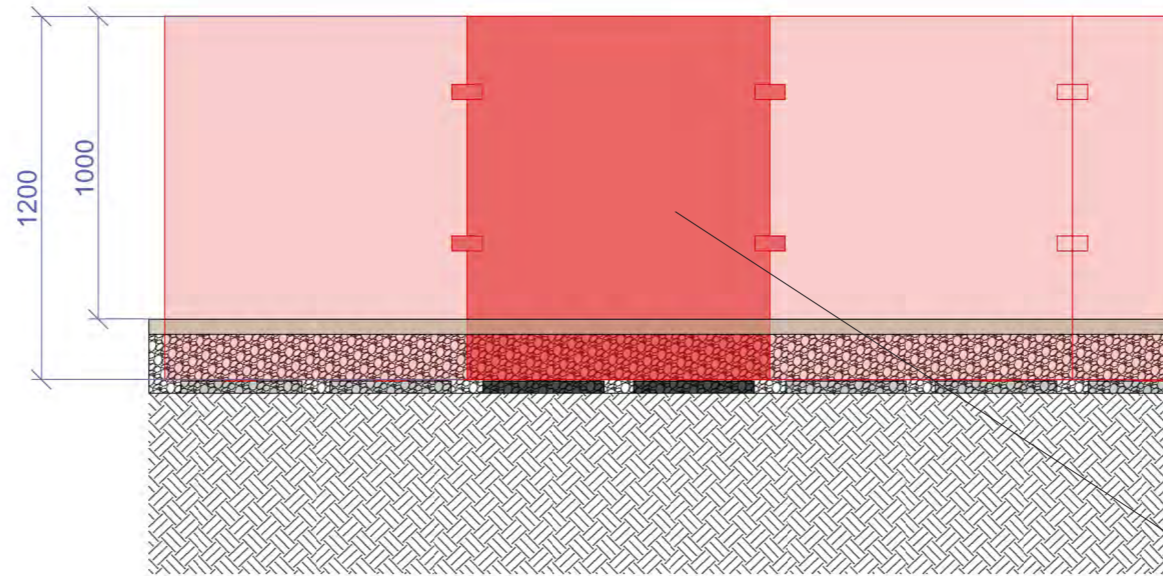

⊗ ground plan | presentation plan  
Scale M1:100

section AA'  
Scale M1:100

LEGEND

- |   |                          |   |                          |
|---|--------------------------|---|--------------------------|
|  | plant substrate          |  | cortensteel              |
|  | water-bound path surface |  | steel lawn edging circle |
|  | rolled turf              |  | sitting bench segment    |
|  | hedge                    |  | crown spike              |
|  | plant substrate          |   |                          |

waterbound top layer  
lawn  
rust-coloured corten steel

Cross section AA' M1:50

Detail waterbound cover M1:25 [cm]

Detail raised planting beds M1:25 [cm]

Detail waterbound cover inlay 1:25

Top View

Side View

Inner steel segment M1:25 [mm]

8 pieces of rounded corten steel (5mm) are welded together to form the inner ring and support the flowerbed. The pieces are counter-sunk 20 cm into the ground and stabilized by garden plates

corten steel pattern

Top View

Side View

Side steel segment M1:25 [mm]

2 composed plates of 5mm corten steel form a side of the cake. The side pieces are welded together and also connected to the inner corten steel circle to improve stability. They are counter-sunk into the ground-