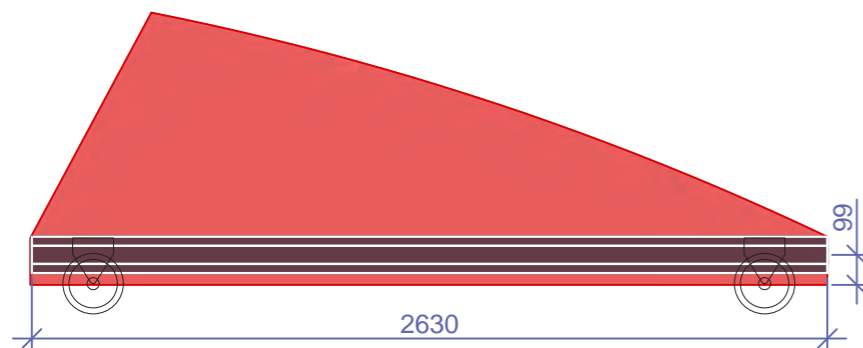

sliding mechanism - side view
M1:25 [mm]

fixed corten steel side element
steel flat section | screwed

mobile piece
steel c-profile | welded

sliding mechanism - detail
M1:1 [mm]

c-profile | 3 mm steel

steel flat section | 100 x 15 mm

13 cylinder screws | M20 x 60 mm

13 hexagon nuts | M20

13 spacer sleeves | M20