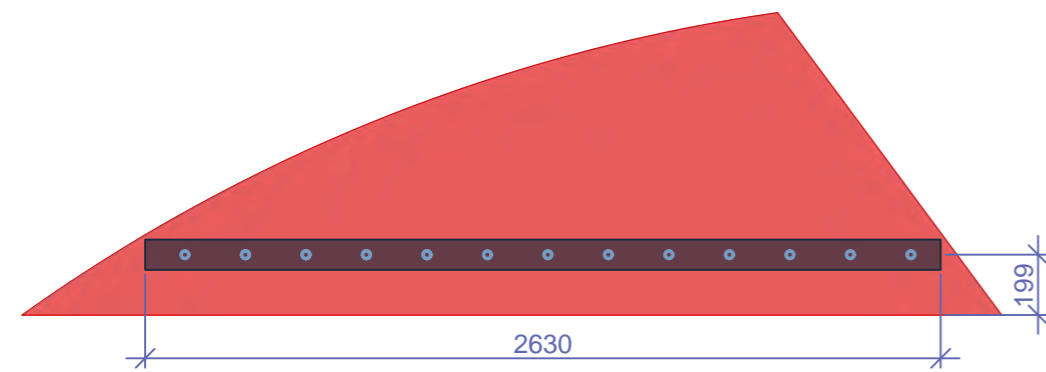

**ground plate - top view**  
compartments and crown element | welded  
2 wooden slats for sitting  
7 planting bags

**side part x 2**  
2 pieces of corten steel | 3 mm | welded  
alignment markings for ground plate and compartments

Scale M1:25 [mm]

**sliding mechanism - side view**  
M1:25 [mm]

fixed corten steel side element  
steel flat section | screwed

mobile piece  
steel c-profile | welded

**sliding mechanism - detail**  
M1:1 [mm]