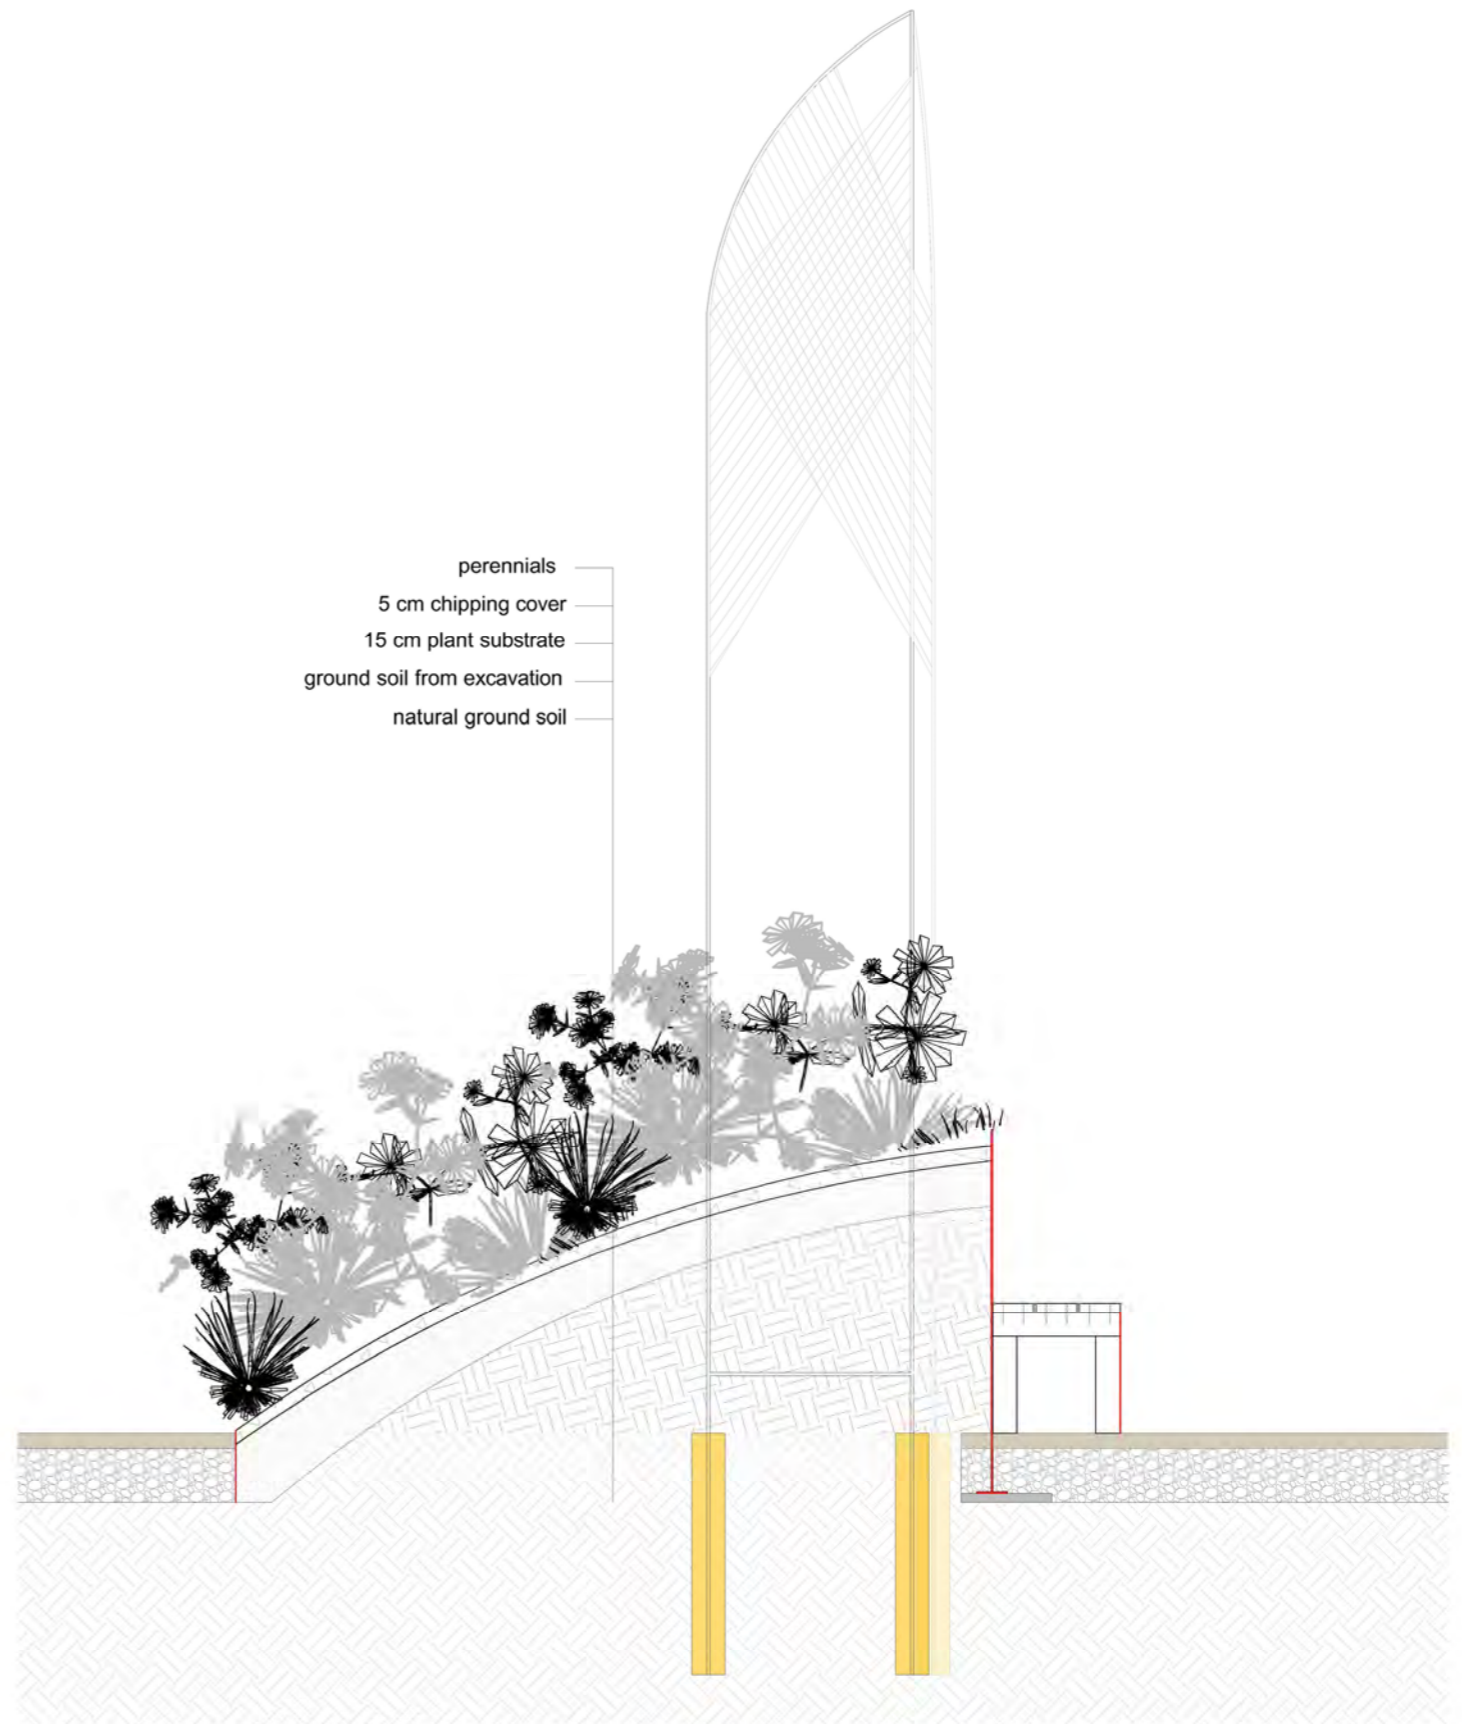

corten steel