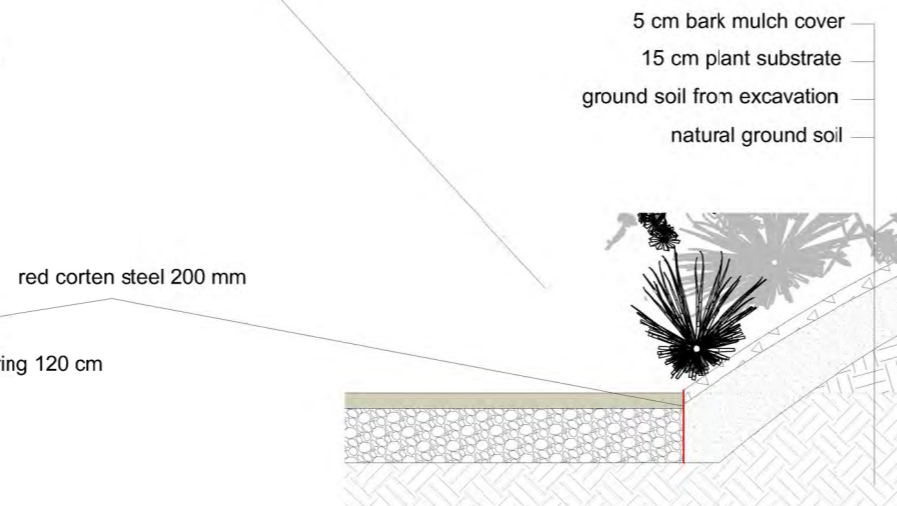

⊗ ground plan | presentation plan  
Scale M1:100

section AA'  
Scale M1:100

LEGEND

- |   |                          |   |                          |
|---|--------------------------|---|--------------------------|
|  | plant substrate          |  | cortensteel              |
|  | water-bound path surface |  | steel lawn edging circle |
|  | rolled turf              |  | sitting bench segment    |
|  | hedge                    |  | crown spike              |
|  | plant substrate          |   |                          |

waterbound top layer  
lawn  
rust-coloured corten steel

Cross section AA' M1:50

Detail waterbound cover M1:25 [cm]

Detail raised planting beds M1:25 [cm]

Detail waterbound cover inlay 1:25

Top View

Side View

Inner steel segment M1:25 [mm]

8 pieces of rounded corten steel (5mm) are welded together to form the inner ring and support the flowerbed. The pieces are counter-sunk 20 cm into the ground and stabilized by garden plates