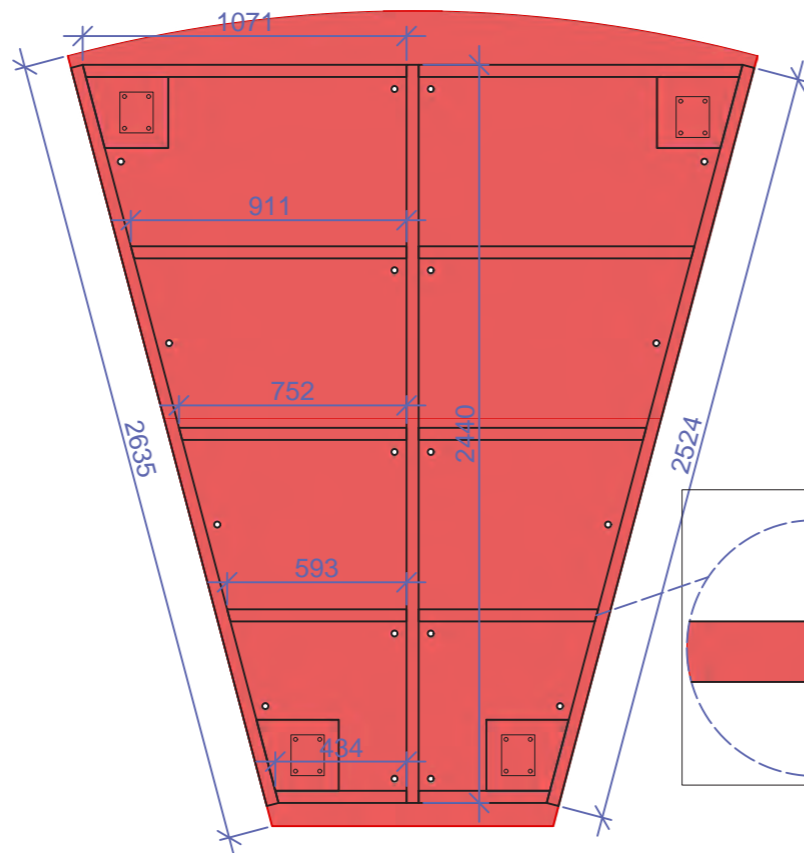

corten steel segments

Top View

Inner steel segment M1:25 [mm]

Side View

Side steel segment M1:25 [mm]

bench segment

Side View

Bench Segment M1:25 [cm]

Front View

**compartments**  
corten steel | 3 mm

**front and back cover**  
corten steel | 3 mm

**ground plate dimensions**  
4 pieces of corten steel | 3 mm | welded

**ground plate - bottom view**  
supporting construction | rectangle corten steel tubes 40x60x3 mm  
holes for water drainage | Ø10 mm  
heavy duty caster wheel | position and supporting steel plate