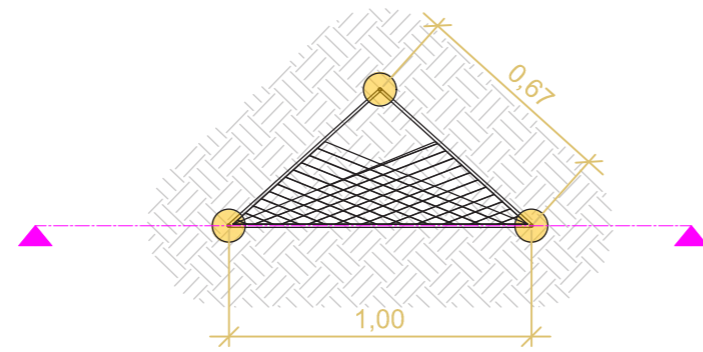

Scale M1:25 [m]