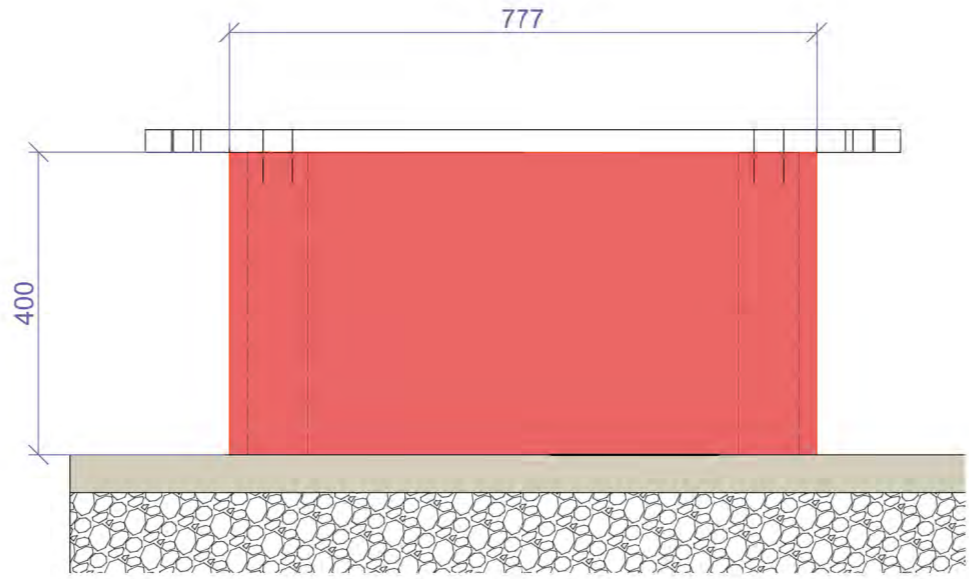

Inner steel segment M1:25 [mm]

8 pieces of rounded corten steel (5mm) are welded together to form the inner ring and support the flowerbed. The pieces are counter-sunk 20 cm into the ground and stabilized by garden plates

corten steel pattern

Top View

Side View

Side steel segment M1:25 [mm]

2 composed plates of 5mm corten steel form a side of the cake. The side pieces are welded together and also connected to the inner corten steel circle to improve stability. They are counter-sunk into the ground-