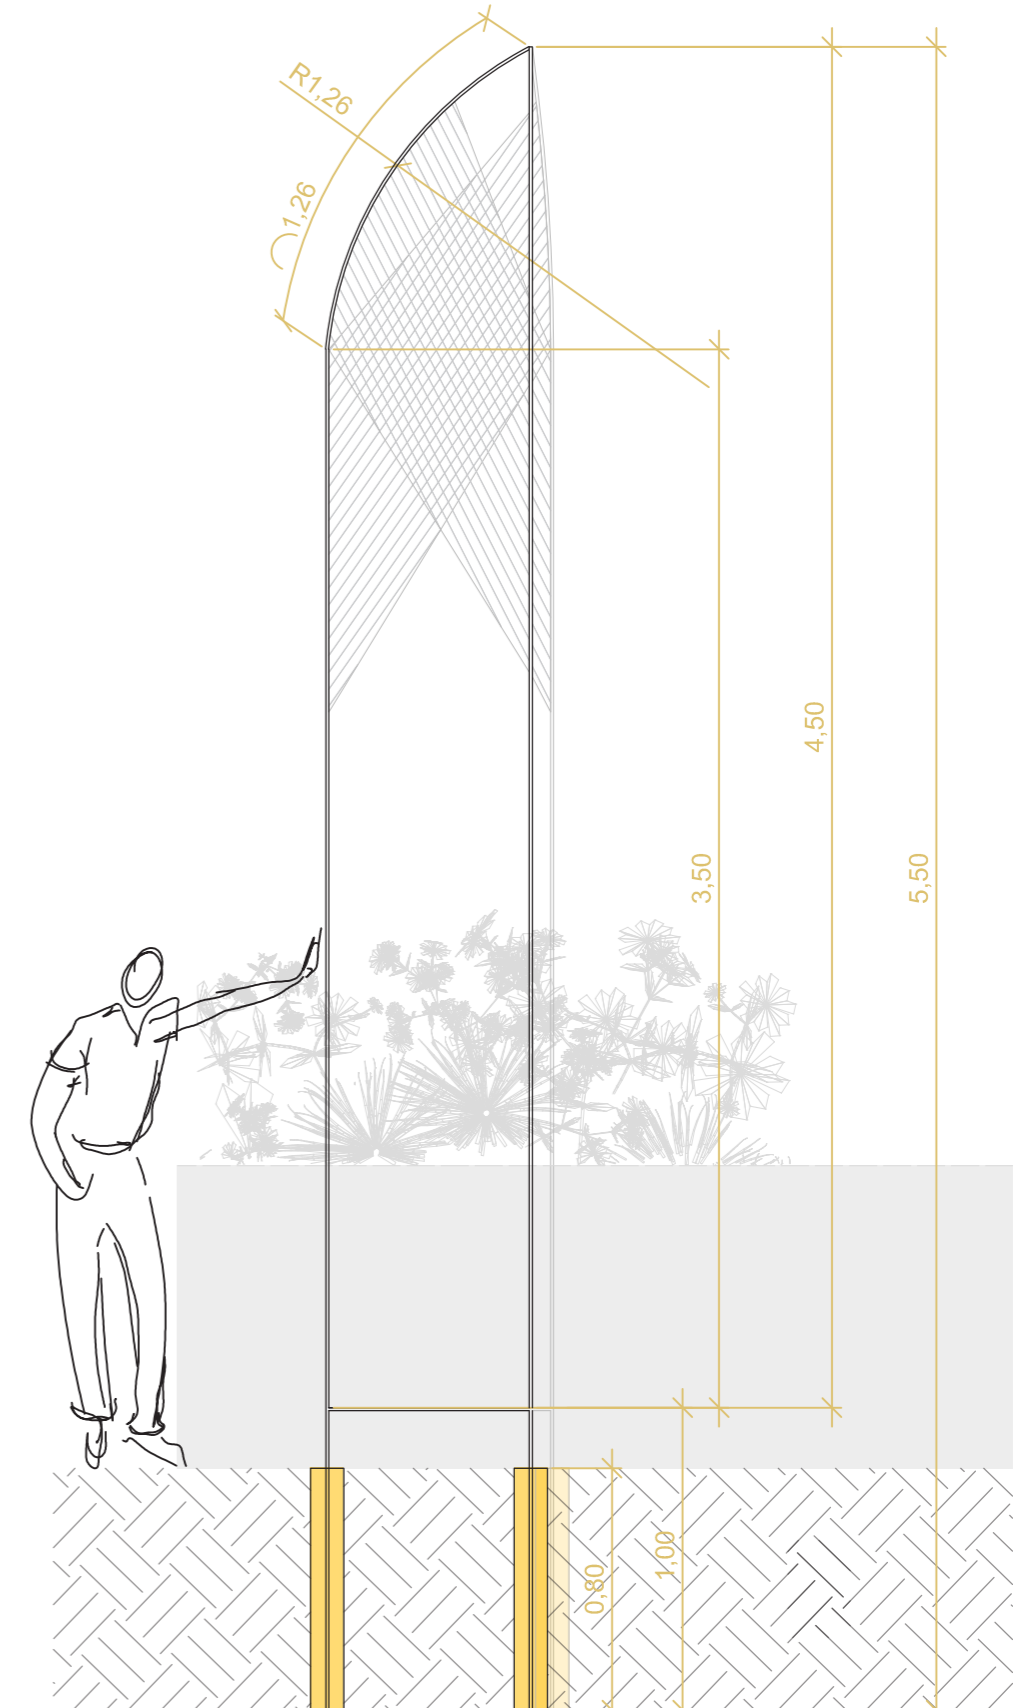

Scale M1:25 [m]