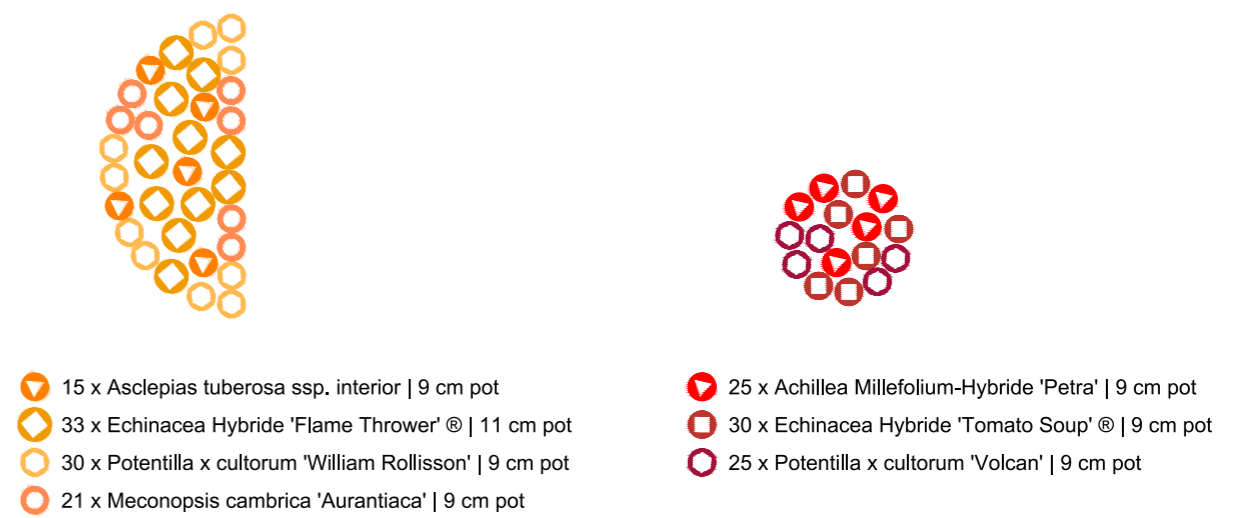

- 44 x Allium Hybride 'Mount Everest' | 11 cm pot
- 46 x Echinops bannaticus 'Star Frost' | 9 cm pot
- 580 x Stipa tenuissima | 9 cm pot | 25 per m²
- 7 x planting bag | 45 x 45 x 45 cm