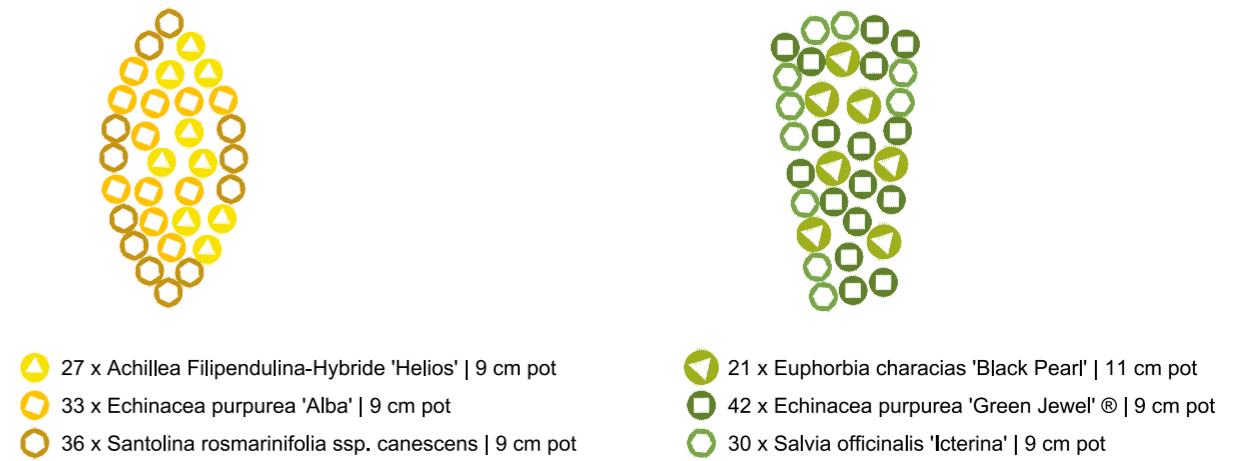

- 44 x Allium Hybride 'Mount Everest' | 11 cm pot
- 46 x Echinops bannaticus 'Star Frost' | 9 cm pot
- 580 x Stipa tenuissima | 9 cm pot | 25 per m²
- 7 x planting bag | 45 x 45 x 45 cm