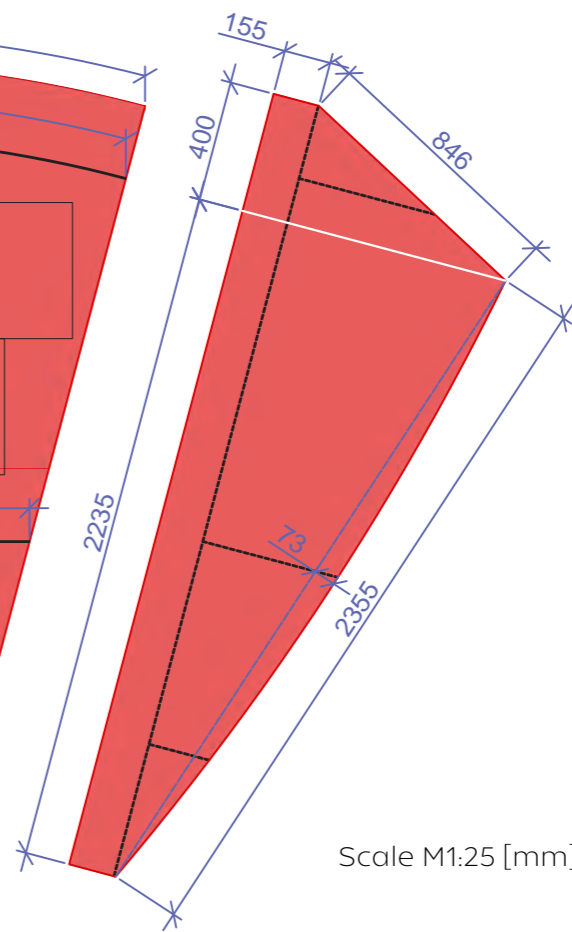

side part x 2
2 pieces of corten steel | 3 mm | welded
alignment markings for ground plate and compartments