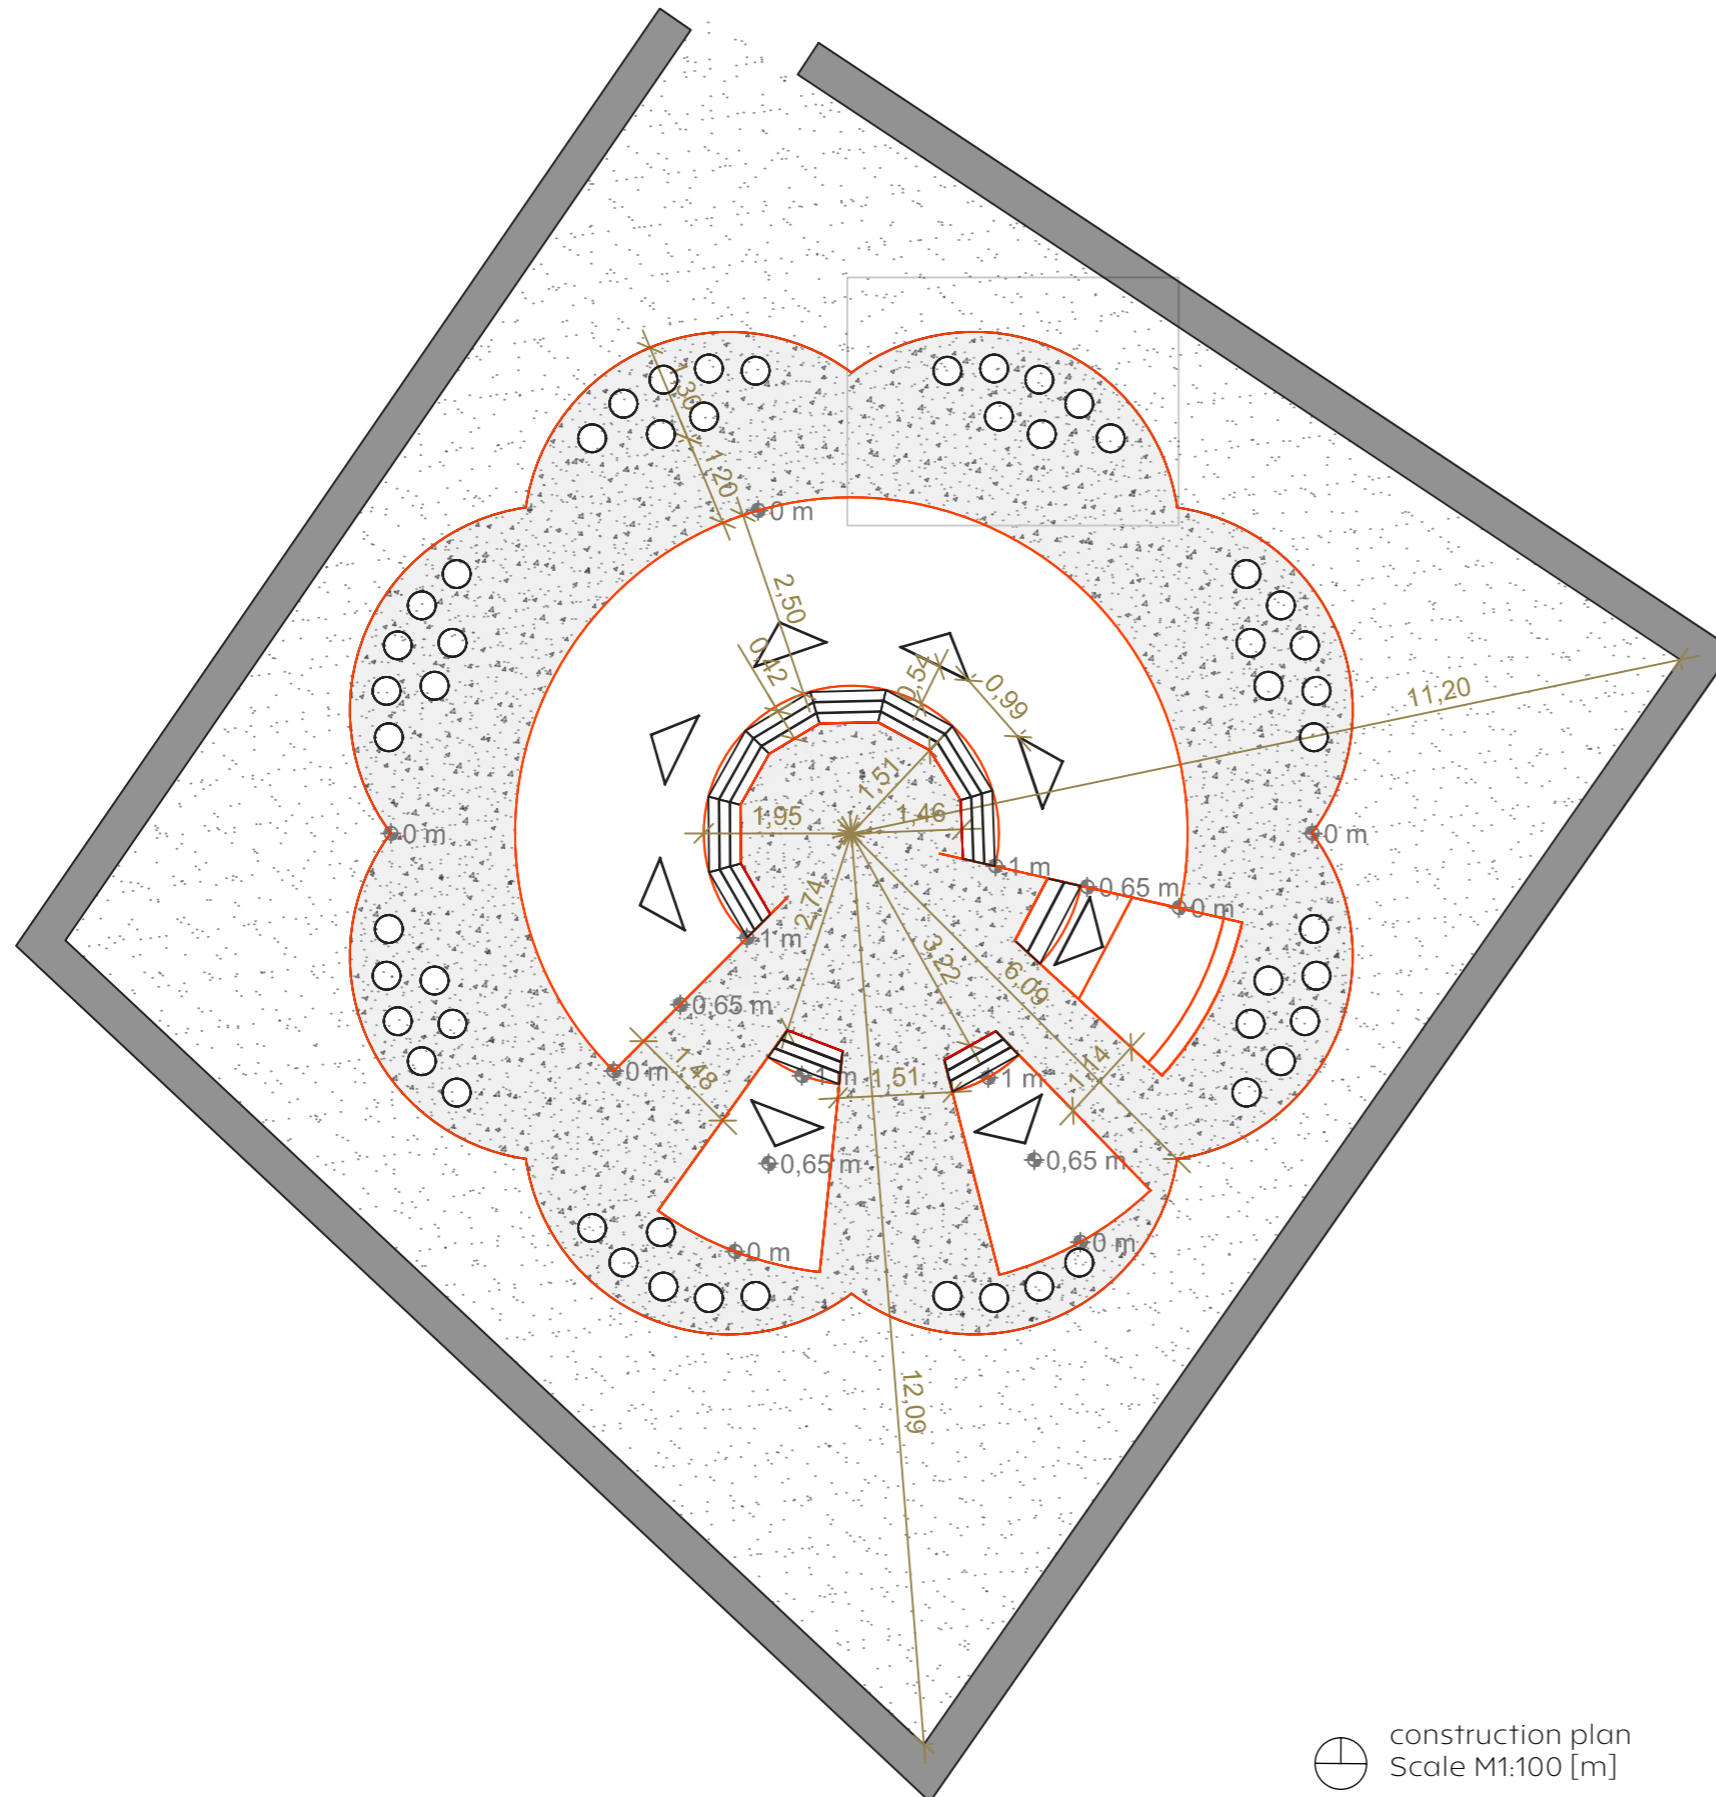

⊗ ground plan | presentation plan  
Scale M1:100

section AA'  
Scale M1:100

LEGEND

- |   |                          |   |                          |
|---|--------------------------|---|--------------------------|
|  | plant substrate          |  | cortensteel              |
|  | water-bound path surface |  | steel lawn edging circle |
|  | rolled turf              |  | sitting bench segment    |
|  | hedge                    |  | crown spike              |
|  | plant substrate          |   |                          |