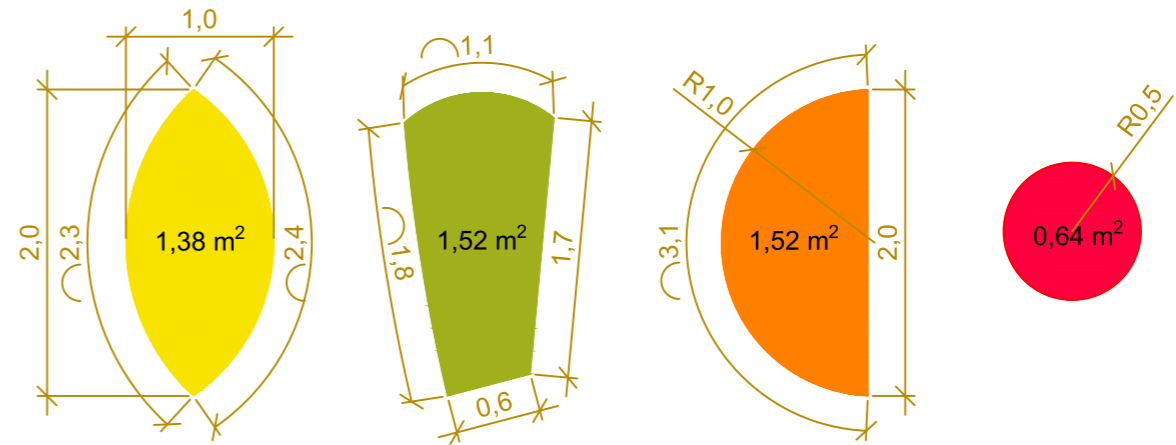

- 44 x Allium Hybride 'Mount Everest' | 11 cm pot
- 46 x Echinops bannaticus 'Star Frost' | 9 cm pot
- 580 x Stipa tenuissima | 9 cm pot | 25 per m²
- 7 x planting bag | 45 x 45 x 45 cm