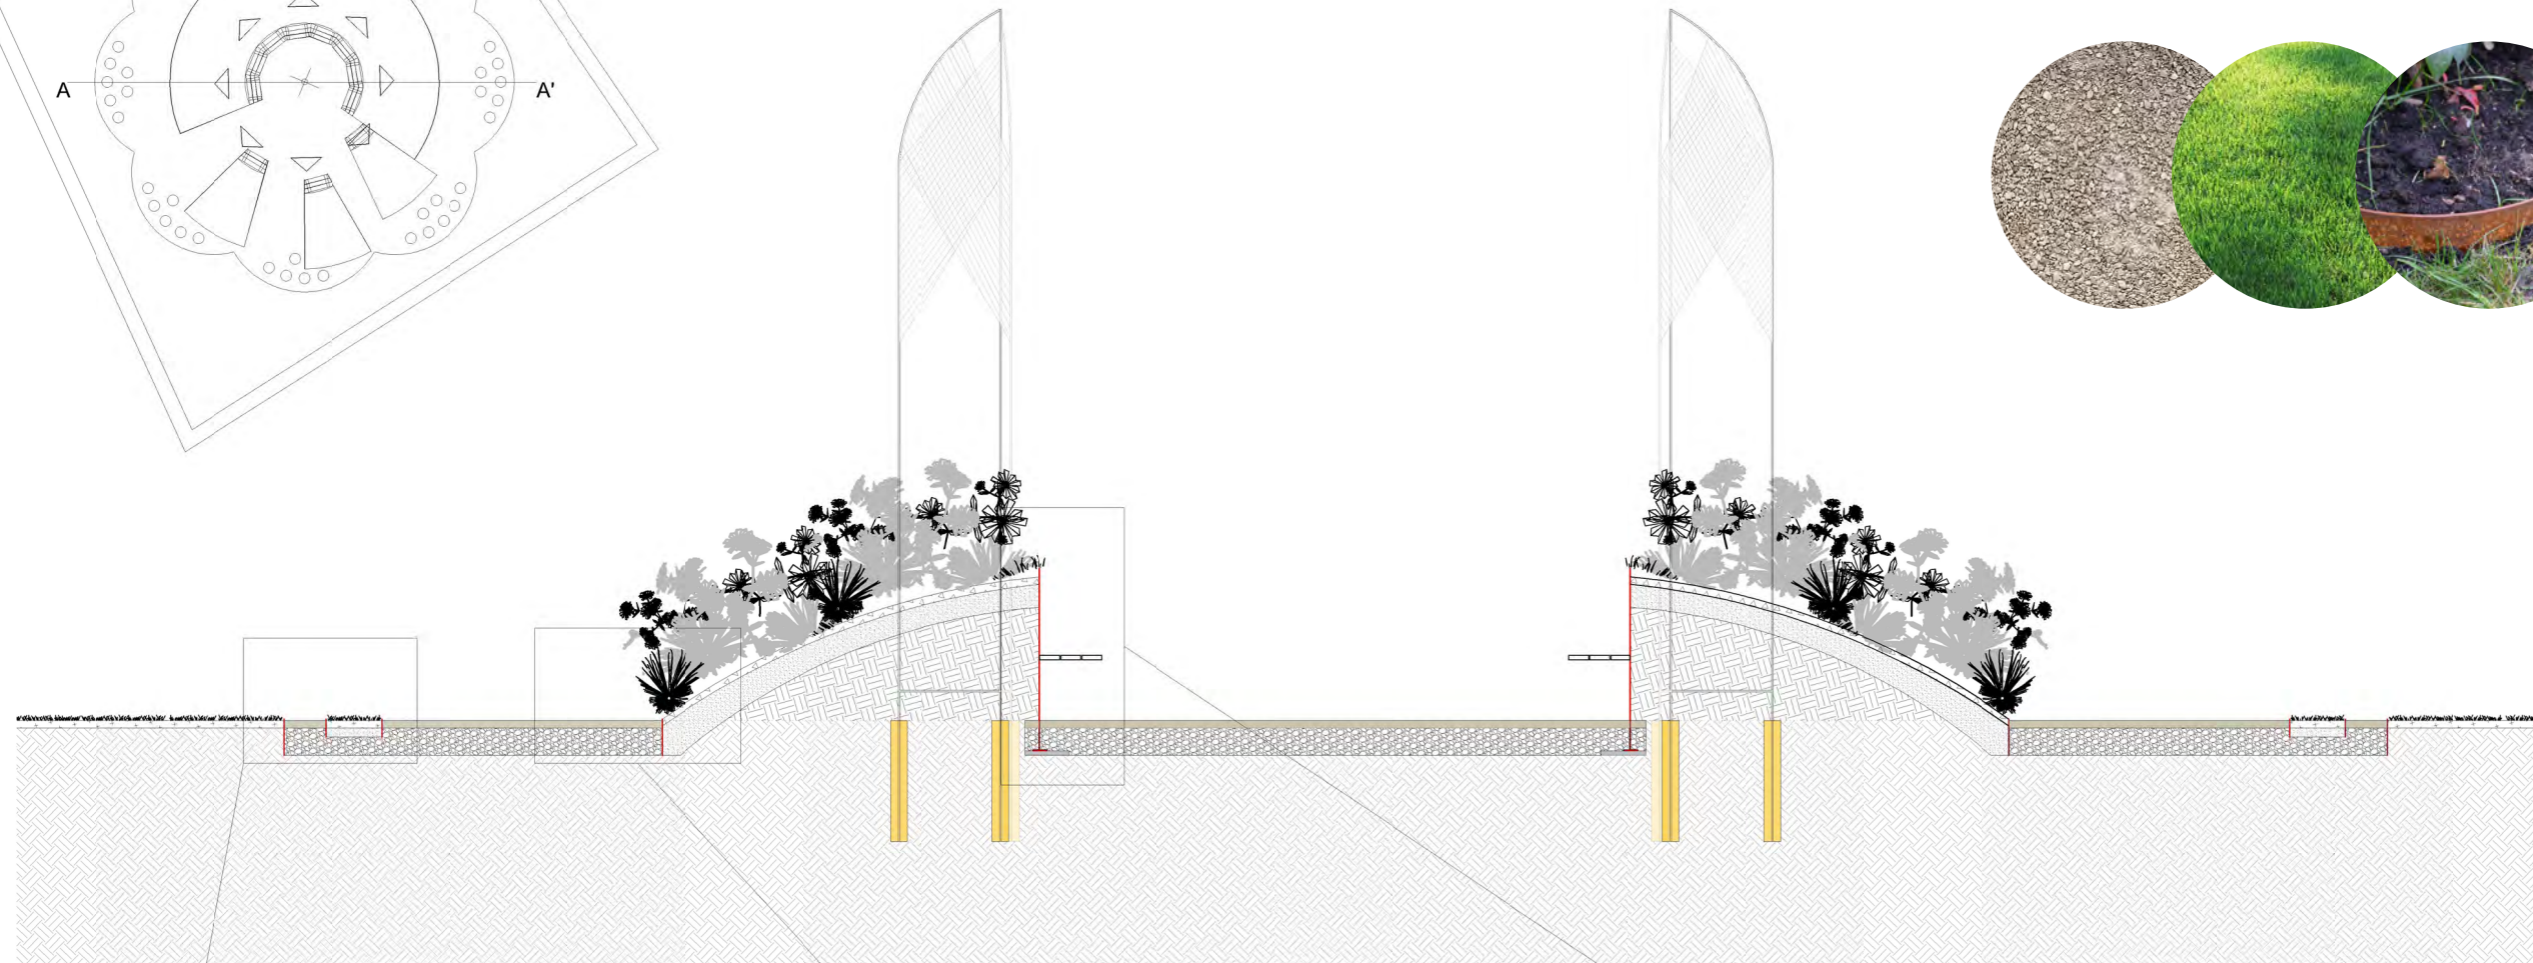

⊗ ground plan | presentation plan  
Scale M1:100

section AA'  
Scale M1:100

LEGEND

- |   |                          |   |                          |
|---|--------------------------|---|--------------------------|
|  | plant substrate          |  | cortensteel              |
|  | water-bound path surface |  | steel lawn edging circle |
|  | rolled turf              |  | sitting bench segment    |
|  | hedge                    |  | crown spike              |
|  | plant substrate          |   |                          |

waterbound top layer  
lawn  
rust-coloured corten steel

Cross section AA' M1:50

Detail waterbound cover M1:25 [cm]

Detail raised planting beds M1:25 [cm]

Detail waterbound cover inlay 1:25

Top View

Side View

Inner steel segment M1:25 [mm]

8 pieces of rounded corten steel (5mm) are welded together to form the inner ring and support the flowerbed. The pieces are counter-sunk 20 cm into the ground and stabilized by garden plates