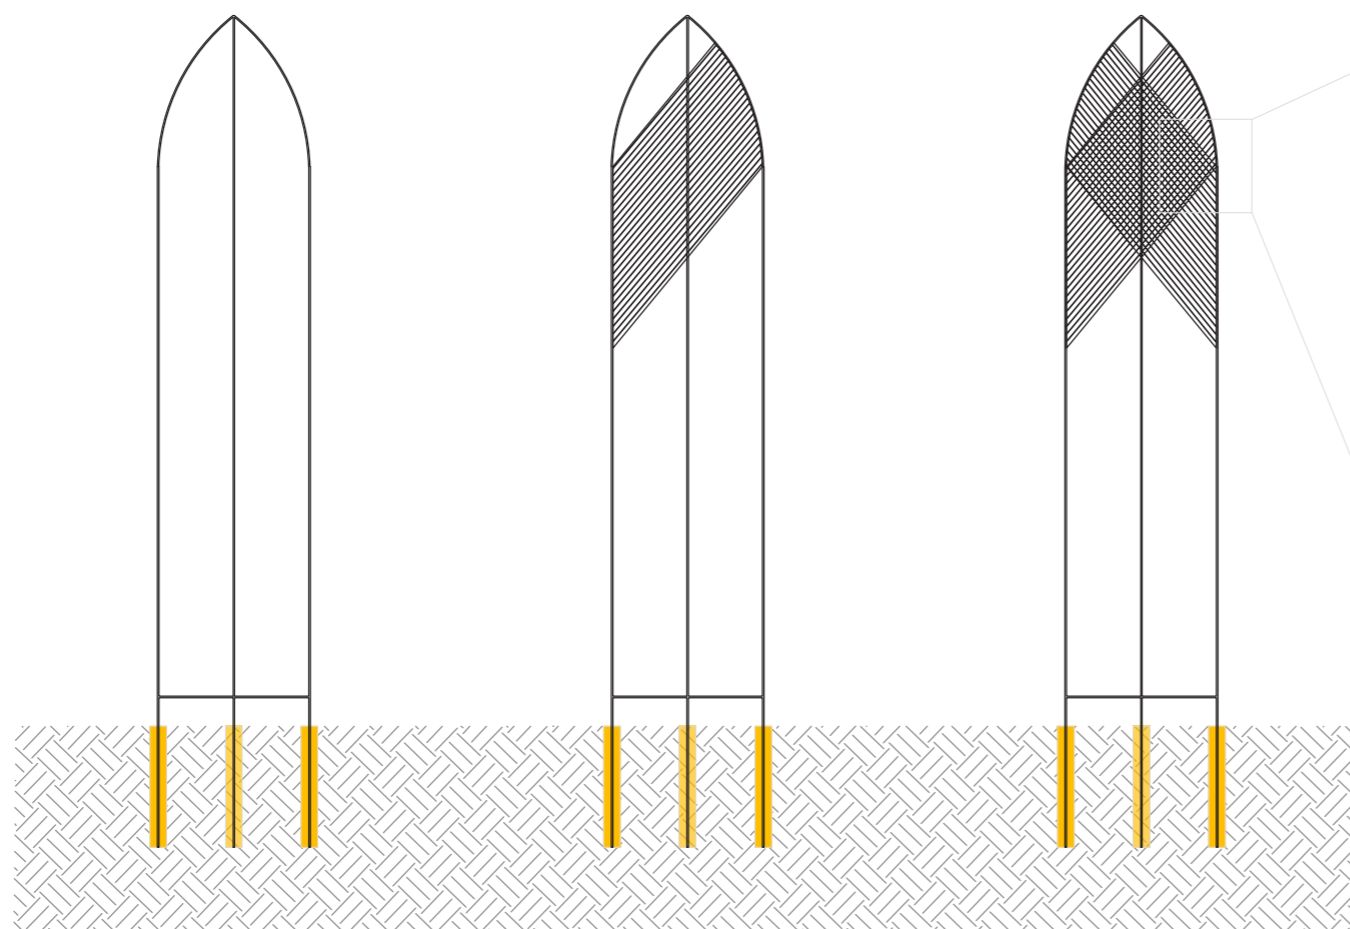

Scale M1:25 [m]

**Material needed  
crown spike**

construction steel:  
2 pieces by 5,75 m  
1 piece by 5,5 m  
2 pieces by 0,67 m  
1 piece by 1 m

sewage pipes:  
3 pieces by 0,8 m

0,023 m<sup>3</sup> concrete

77 m rope

**Step-by-step construction  
crown spike**

bend and weld steel

place steel in three pipes, fill up pipes with concrete

tie rope in first orientation

tie rope in second orientation

Scale M1:5 [m]

close-up of tying rope around steel