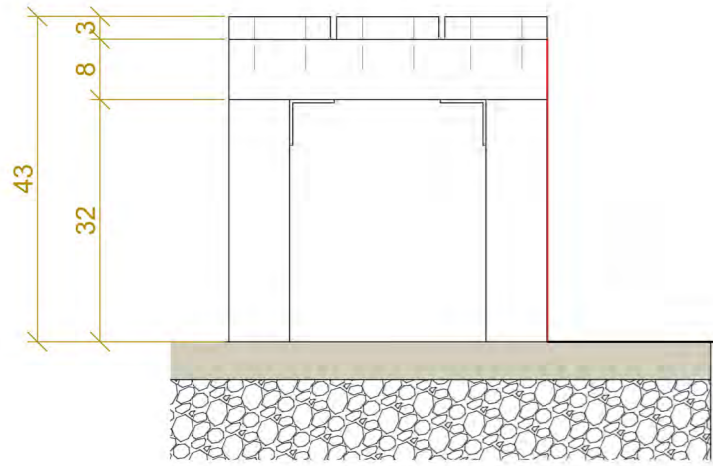

Inner steel segment M1:25 [mm]

8 pieces of rounded corten steel (5mm) are welded together to form the inner ring and support the flowerbed. The pieces are counter-sunk 20 cm into the ground and stabilized by garden plates

corten steel pattern

Top View

Side View

Side steel segment M1:25 [mm]

2 composed plates of 5mm corten steel form a side of the cake. The side pieces are welded together and also connected to the inner corten steel circle to improve stability. They are counter-sunk into the ground-